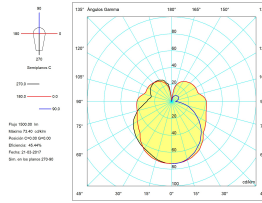

Warranty : 5 Years

Structure finish : Stainless steel

Diffuser material : Polycarbonate

Diffuser finish : Matt

Max. size of light bulb : 100/60 mm

Recommended light bulb : E27

LUMINOTECHNIC FEATURES

| Lampholder | Quantity | Light source power (W) |
|------------|----------|------------------------|
| E27 | 1 | Max. power 15W |