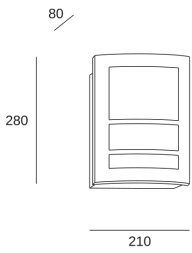

Siluet

PX-0246-INO

Wall fixture IP55 Siluet E27 15 Stainless steel

TECHNICAL FEATURES

IP55 IK10

Luminaire total power : 15W

Voltage / frequency : 100-240V/50-60Hz

Structure material : Stainless steel AISI304

Warranty : 5 Years

Structure finish : Stainless steel

Diffuser material : Polycarbonate

Diffuser finish : Matt

Max. size of light bulb : 100/60 mm

Recommended light bulb : E27

LUMINOTECHNIC FEATURES

| Lampholder | Quantity | Light source power (W) |
|------------|----------|------------------------|
| E27 | 1 | Max. power 15W |

LOGISTICS

Net weight (kg): 0.62

Packaged weight (kg): 0.77

Packaging: 220mm x 100mm x 305mm