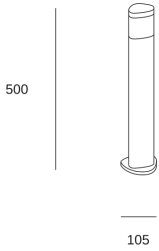

Arrow

PX-0139-NEG

Bollard IP65 Arrow LED 6.6 LED warm-white 3000K ON-OFF Black 640.00

TECHNICAL FEATURES

Luminaire total power : 6.6W

Real lumens : 537

Nominal lumens : 640

Real lm/W : 81

Correlated Colour Temperature (CCT) : LED warm-white 3000K

Lens / reflector angle : FLOOD 91°

Structure material : Aluminium

Structure finish : Black

Diffuser material : Polycarbonate

Diffuser finish : Transparent, White

Photobiological risk: RG1

Lampholder	Quantity	Light source power (W)
LED	1	5,5W

LOGISTICS

Net weight (kg): 1.1

Packaged weight (kg): 1.32

Packaging: 110mm x 100mm x 510mm