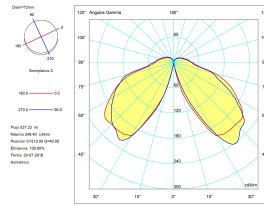

LOGISTICS

Net weight (kg): 1.1

Packaged weight (kg): 1.32

Packaging: 110mm x 100mm x 510mm