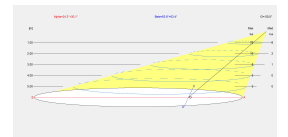

LOGISTICS

Net weight (kg): 1.1

Packaged weight (kg): 1.32

Packaging: 110mm x 100mm x 510mm