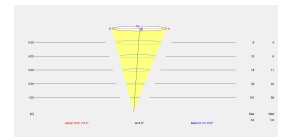

Cube Small

PX-0056-GRI

Wall fixture IP44 Cube Small GU10 16 Grey

TECHNICAL FEATURES

IP44 IK03

Luminaire total power : 16W

Structure material : Steel

Structure finish : Grey

Diffuser material : Glass

Diffuser finish : Transparent

Max. size of light bulb : 70/75 mm

Recommended light bulb : GU10

Voltage / frequency : 100-240V/50-60Hz

Warranty : 5 Years

Easily recyclable luminaire

LUMINOTECHNIC FEATURES

Lampholder	Quantity	Light source power (W)
GU10	2	Max. power 8W

LOGISTICS

Net weight (kg): 0.84

Packaged weight (kg): 0.95

Packaging: 110mm x 100mm x 230mm