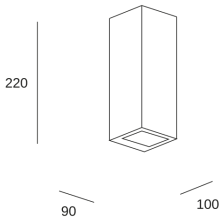

Cube Small

PX-0056-GRI

Wall fixture IP44 Cube Small GU10 16 Grey

TECHNICAL FEATURES

IP44 IK03

Luminaire total power : 16W

Structure material : Steel

Structure finish : Grey

Diffuser material : Glass

Diffuser finish : Transparent

Max. size of light bulb : 70/75 mm

Recommended light bulb : GU10

Voltage / frequency : 100-240V/50-60Hz

Warranty : 5 Years

Easily recyclable luminaire

LUMINOTECHNIC FEATURES

Lampholder	Quantity	Light source power (W)
GU10	2	Max. power 8W

LOGISTICS

Net weight (kg): 0.84

Packaged weight (kg): 0.95

Packaging: 110mm x 100mm x 230mm