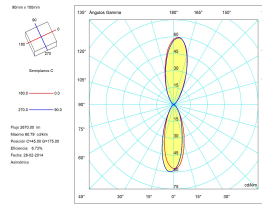

Diffuser material : Glass

Diffuser finish : Transparent

Max. size of light bulb : 70/75 mm

Recommended light bulb : GU10

Voltage / frequency : 100-240V/50-60Hz

Warranty : 5 Years

Easily recyclable luminaire

LUMINOTECHNIC FEATURES

Lampholder	Quantity	Light source power (W)
GU10	2	Max. power 8W

LOGISTICS

Net weight (kg): 0.84

Packaged weight (kg): 0.95

Packaging: 110mm x 100mm x 230mm