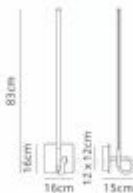

CINTO Registered design

ENERGY LABEL

Inspired Lighting Ltd. are continually developing and improving their products. Technical specifications subject to change without prior notice.