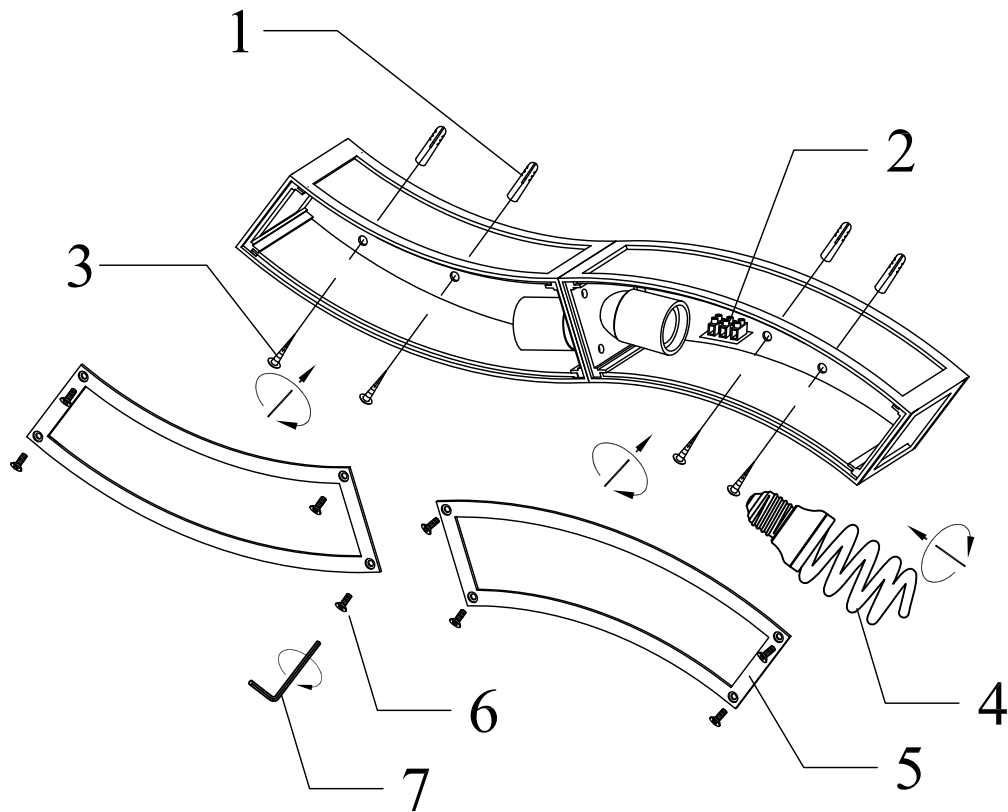

Instrucción

NOTA :

1: Esta lámpara solo podrá utilizarse en interior.

2: No enchufe la lámpara antes de montarla.

3: Antes de cambiar la bombilla, apáguela y espere a que se enfríe.

E27 2 x MAX 13W / INCL.
230V 50/60HZ

REF: 0394

m Δ ntra