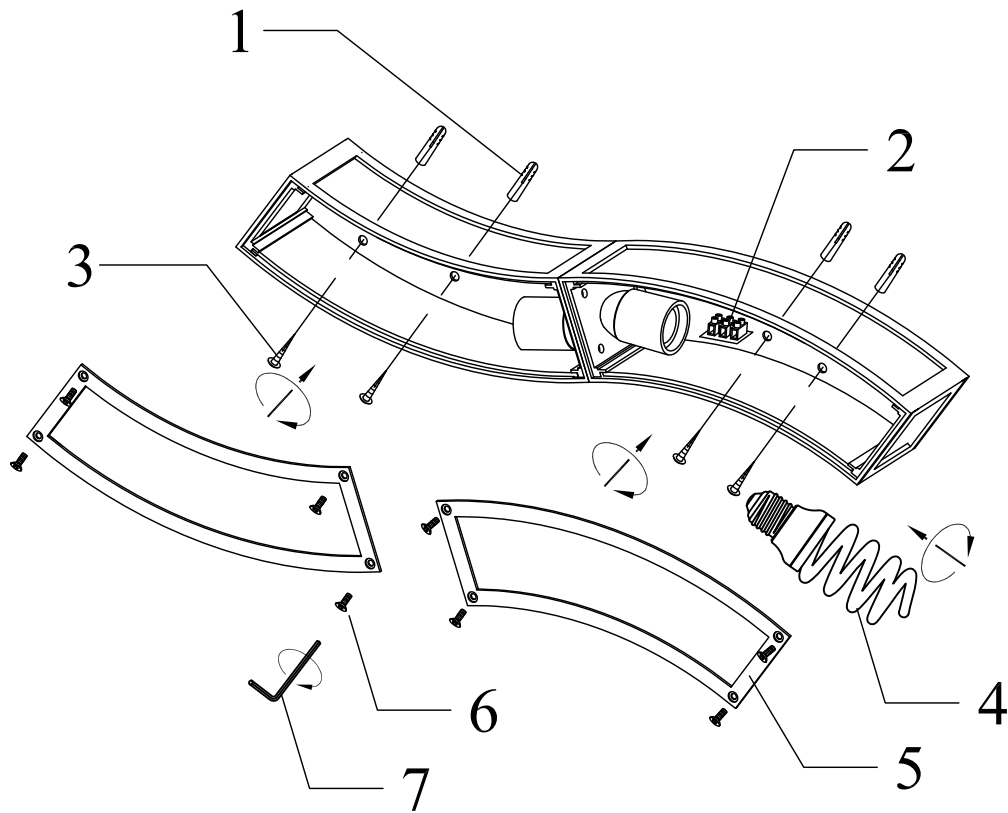

# Instruction

**NOTE:**

- 1: This lighting is only for indoor use.
- 2: Do not switch on before assembling.
- 3: If you want change bulb, please switch off, and after the bulb is cold.

E27 2 x MAX 13W / INCL.  
230V 50/60HZ

REF: 0394

m  $\Delta$  ntra