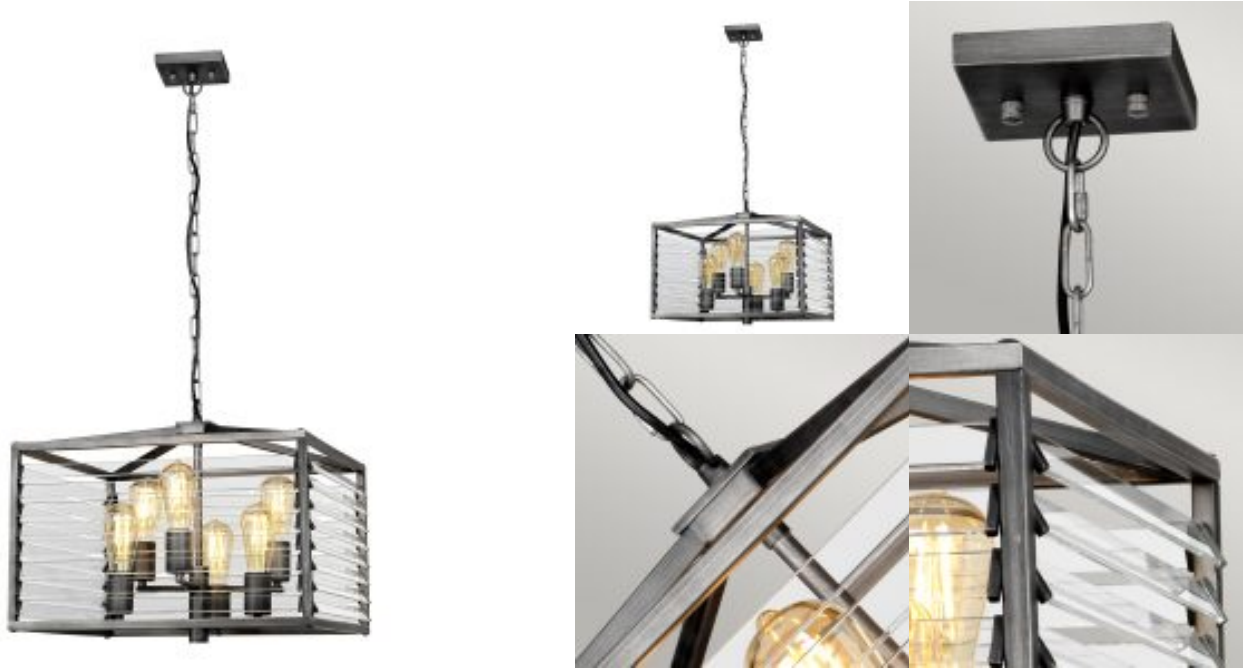

Louvre 6 Light Pendant

£0.00

SKU: Louvre 6 Light Pendant (LOUVRE-6P)

Link: <https://www.elsteadlighting.com/products/louvre-6-light-pendant/>

Product Information

Categories: Interior Lighting, Pendants, Elstead Lighting

Fitting Height: 402mm

Width: 493mm

Projection/Depth: 493mm

Minimum Drop: 491mm

Maximum Drop: 3519mm

Finish: Gunmetal Paint Finish

Family: Louvre

interiorexterior: Interior

Number of lamps: 6

Maximum Wattage: 60

Socket: E27

Voltage: 220-240v

Country of Origin: PRC

Product Type: Pendant

Chain Length: Chain - 3000mm

Feature 1: Gentle industrial aesthetic

Feature 2: Hard angular slats of clear glass

Feature 3: Filament style bulbs recommended

Product Description

Elstead Lighting Ltd, Elstead House, Mill Lane, Alton Hampshire, GU34 2QJ