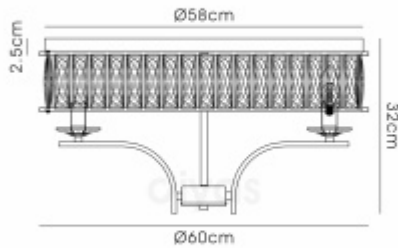

VIVIENNE series by diyasa

[Click to view the full product details](#)

DATA SHEET

MARKETING INFORMATION

Barcode	5055487429016
Brief Description	Vivienne Crystal Ceiling 6 Light
Catalogue Description	6 Light Ceiling

PHYSICAL CHARACTERISTICS

Colour Finish	French Gold
Handcrafted	Yes

MECHANICAL SPECIFICATION

Item Nett Weight (kg)	8.95kg
Diameter (mm)	600mm
Height (mm)	320mm
Materials Used	Iron, Crystal

ENERGY SPECIFICATION

Energy Class	A++ to A

CRYSTAL SPECIFICATION

Type of Crystal	Diyasa Select
Crystal Colour Finish	Clear

LAMP SPECIFICATION

No: of Lamp	6
Lamp Socket	E14
Recommended Lamp	LED (Candle C35)
Max Wattage Lamp (W)	20W
Lamp Included	No

ELECTRICAL & SAFETY SPECIFICATION

Protection Class	Class 1 - Earth Connection Required
Total Power Consumption (W)	Dependent On Lamps Used (±5%)(±5%)(±5%)
Input Voltage (V)	220-240V~50/60Hz
Dimmable	Yes - Dimmable Lamps Required
Dimmer Included	No
IP Rating	IP20

QUALITY STANDARDS

Warranty (yrs)	1yr

Inspired Lighting Ltd. are continually developing and improving their products.
Technical specifications subject to change without prior notice.