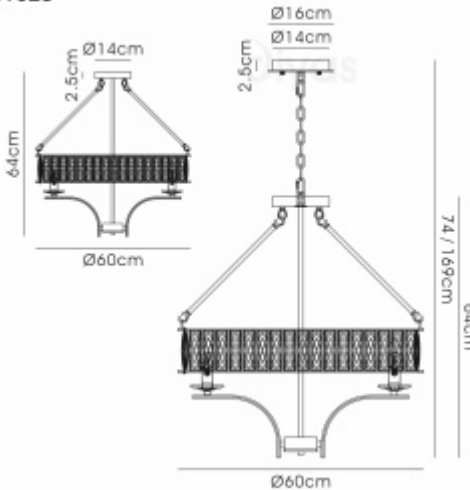

LINE DRAWING

IL31825

VIVIENNE series by diyasa

[Click to view the full product details](#)

ENERGY SPECIFICATION

Energy Class	A++ to A

CRYSTAL SPECIFICATION

Type of Crystal	Diyasa Select
Crystal Colour Finish	Clear

LAMP SPECIFICATION

No: of Lamp	6
Lamp Socket	E14
Recommended Lamp	LED (Candle C35)
Max Wattage Lamp (W)	20W
Lamp Included	No

ELECTRICAL & SAFETY SPECIFICATION

Protection Class	Class 1 - Earth Connection Required
Total Power Consumption (W)	Dependent On Lamps Used (±5%)(±5%)(±5%)
Input Voltage (V)	220-240V~50/60Hz
Dimmable	Yes - Dimmable Lamps Required

Inspired Lighting Ltd. are continually developing and improving their products.
Technical specifications subject to change without prior notice.