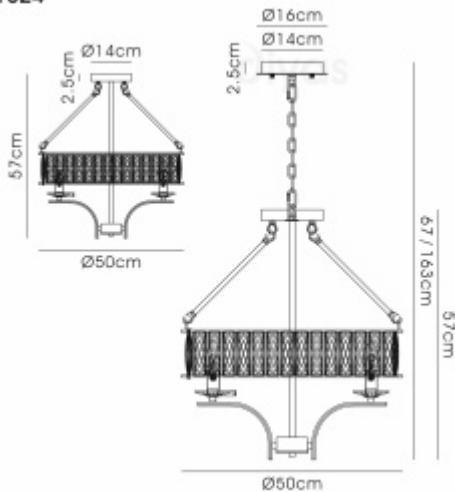

LINE DRAWING

IL31824