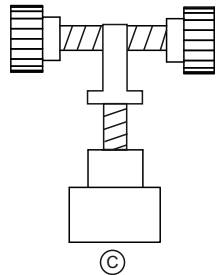

Voltage: 230V - 50/60Hz
Lampholder: E27/ES
Lamps: 1 x 60W Max

Riley IL31594

diyas®

LIST OF COMPONENTS

Replacement Glass
ILG31594
(without ring)

Replacement Acrylic
ILG31594/D
(without ring)

Accessories

Glass Shade & Ring A	1 Pc	
Acrylic Diffuser & Ring B	1 Pc	
Shade Fixing Component C	3 Pcs	

Installation Pack

White Gloves	2 Pcs	
Installation Instructions	2 Pages	
Installation Guidelines	2 Pages	
Fixing Screw & Plug	2 Sets	
Allen Key	1 Pc	

Contents Checked By

Riley IL31594