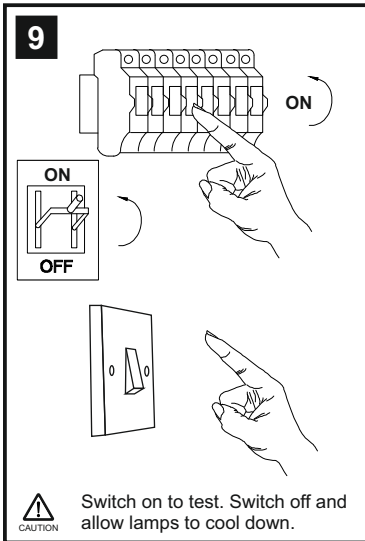

INSTALLATION INSTRUCTIONS

(ILLUSTRATIONS ARE FOR GUIDANCE PURPOSES ONLY.
ACTUAL PRODUCT MAY DIFFER FROM THE IMAGES SHOWN)

- (1) Prior to installation carefully unpack and check all the components and accessories are as per details enclosed.
- (2) These instructions should be used in conjunction with the installation guidelines included.

Installation Pack

White Gloves	2 Pcs	
Installation Instructions	2 Pages	
Installation Guidelines	2 Pages	
Fixing Screw & Plug	2 Sets	
Allen Key	1 Pc	

Contents Checked By

Riley IL31594