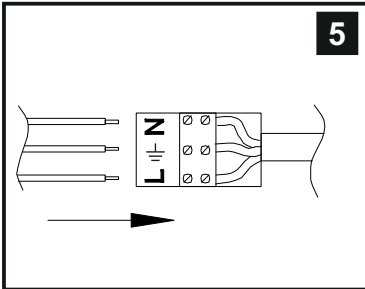

INSTALLATION INSTRUCTIONS

(ILLUSTRATIONS ARE FOR GUIDANCE PURPOSES ONLY.
ACTUAL PRODUCT MAY DIFFER FROM THE IMAGES SHOWN)

- (1) Prior to installation carefully unpack and check all the components and accessories are as per details enclosed.
- (2) These instructions should be used in conjunction with the installation guidelines included.

Voltage: 230V - 50/60Hz
Lampholder: E27/ES
Lamps: 1 x 60W Max

Riley IL31594

diyas®

LIST OF COMPONENTS

Replacement Glass
ILG31594
(without ring)

Replacement Acrylic
ILG31594/D
(without ring)

Accessories

Glass Shade & Ring A	1 Pc	
Acrylic Diffuser & Ring B	1 Pc	
Shade Fixing Component C	3 Pcs	