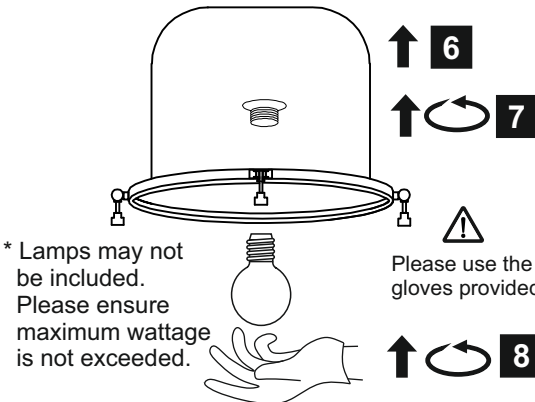

INSTALLATION INSTRUCTIONS

(ILLUSTRATIONS ARE FOR GUIDANCE PURPOSES ONLY.
ACTUAL PRODUCT MAY DIFFER FROM THE IMAGES SHOWN)

- (1) Prior to installation carefully unpack and check all the components and accessories are as per details enclosed.
- (2) These instructions should be used in conjunction with the installation guidelines included.

Voltage: 230V - 50/60Hz
Lampholder: E27/ES
Lamps: 1 x 60W Max

Riley IL31594

diyas®

LIST OF COMPONENTS

Replacement Glass
ILG31594
(without ring)

Replacement Acrylic
ILG31594/D
(without ring)

Accessories

Glass Shade & Ring A	1 Pc	
Acrylic Diffuser & Ring B	1 Pc	
Shade Fixing Component C	3 Pcs	

Installation Pack

White Gloves	2 Pcs	
Installation Instructions	2 Pages	
Installation Guidelines	2 Pages	
Fixing Screw & Plug	2 Sets	
Allen Key	1 Pc	

Contents Checked By

Riley IL31594