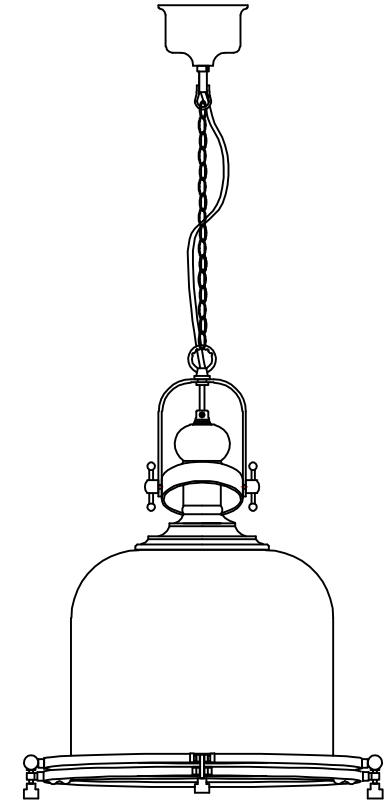

INSTALLATION INSTRUCTIONS

(ILLUSTRATIONS ARE FOR GUIDANCE PURPOSES ONLY.
ACTUAL PRODUCT MAY DIFFER FROM THE IMAGES SHOWN)

- (1) Prior to installation carefully unpack and check all the components and accessories are as per details enclosed.
- (2) These instructions should be used in conjunction with the installation guidelines included.

Voltage: 230V - 50/60Hz
Lampholder: E27/ES
Lamps: 1 x 60W Max

Riley IL31594

diyas®

LIST OF COMPONENTS

Replacement Glass
ILG31594
(without ring)

Replacement Acrylic
ILG31594/D
(without ring)

Accessories

Glass Shade & Ring A	1 Pc	
Acrylic Diffuser & Ring B	1 Pc	
Shade Fixing Component C	3 Pcs	

Installation Pack

White Gloves	2 Pcs	
Installation Instructions	2 Pages	
Installation Guidelines	2 Pages	
Fixing Screw & Plug	2 Sets	
Allen Key	1 Pc	

Contents Checked By

Riley IL31594