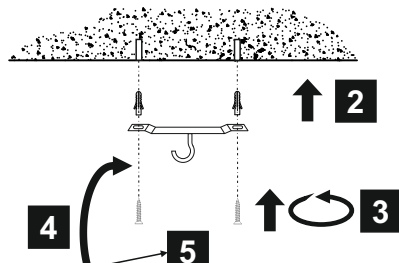

INSTALLATION INSTRUCTIONS

(ILLUSTRATIONS ARE FOR GUIDANCE PURPOSES ONLY.
ACTUAL PRODUCT MAY DIFFER FROM THE IMAGES SHOWN)

- (1) Prior to installation carefully unpack and check all the components and accessories are as per details enclosed.
- (2) These instructions should be used in conjunction with the installation guidelines included.

Voltage: 230V - 50/60Hz
Lampholder: E27/ES
Lamps: 1 x 60W Max

Riley IL31594

diyas®

LIST OF COMPONENTS

Replacement Glass
ILG31594
(without ring)

Replacement Acrylic
ILG31594/D
(without ring)

Accessories

Glass Shade & Ring A	1 Pc	
Acrylic Diffuser & Ring B	1 Pc	
Shade Fixing Component C	3 Pcs	

Installation Pack

White Gloves	2 Pcs	
Installation Instructions	2 Pages	
Installation Guidelines	2 Pages	
Fixing Screw & Plug	2 Sets	
Allen Key	1 Pc	

Contents Checked By

Riley IL31594