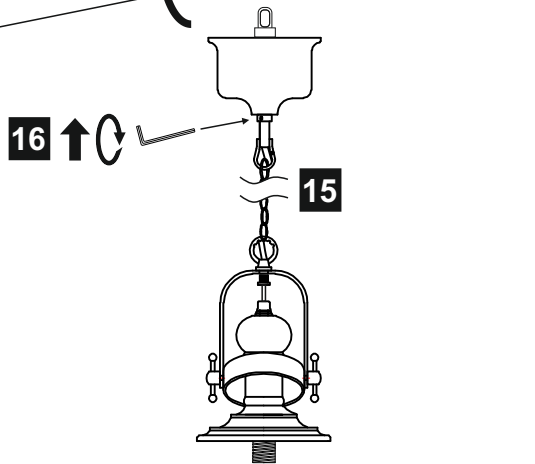

INSTALLATION INSTRUCTIONS

(ILLUSTRATIONS ARE FOR GUIDANCE PURPOSES ONLY.
ACTUAL PRODUCT MAY DIFFER FROM THE IMAGES SHOWN)

- (1) Prior to installation carefully unpack and check all the components and accessories are as per details enclosed.
- (2) These instructions should be used in conjunction with the installation guidelines included.

Voltage: 230V - 50/60Hz
Lampholder: E27/ES
Lamps: 1 x 60W Max

Riley IL31594

diyas®

LIST OF COMPONENTS

Replacement Glass
ILG31594
(without ring)

Replacement Acrylic
ILG31594/D
(without ring)

Accessories

Glass Shade & Ring A	1 Pc	
Acrylic Diffuser & Ring B	1 Pc	
Shade Fixing Component C	3 Pcs	

Installation Pack

White Gloves	2 Pcs	
Installation Instructions	2 Pages	
Installation Guidelines	2 Pages	
Fixing Screw & Plug	2 Sets	
Allen Key	1 Pc	

Contents Checked By

Riley IL31594