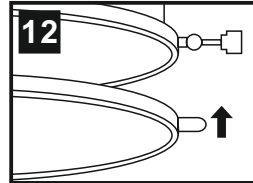

Voltage: 230V - 50/60Hz
Lampholder: E27/ES
Lamps: 1 x 60W Max

Riley IL31594

diyas®

LIST OF COMPONENTS

Replacement Glass
ILG31594
(without ring)

Replacement Acrylic
ILG31594/D
(without ring)

Accessories

Glass Shade & Ring A	1 Pc	
Acrylic Diffuser & Ring B	1 Pc	
Shade Fixing Component C	3 Pcs	