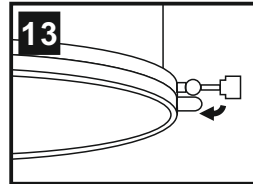

Voltage: 230V - 50/60Hz
Lampholder: E27/ES
Lamps: 1 x 60W Max

Riley IL31594

diyas®

LIST OF COMPONENTS

Replacement Glass
ILG31594
(without ring)

Replacement Acrylic
ILG31594/D
(without ring)

Accessories

Glass Shade & Ring A	1 Pc	
Acrylic Diffuser & Ring B	1 Pc	
Shade Fixing Component C	3 Pcs	