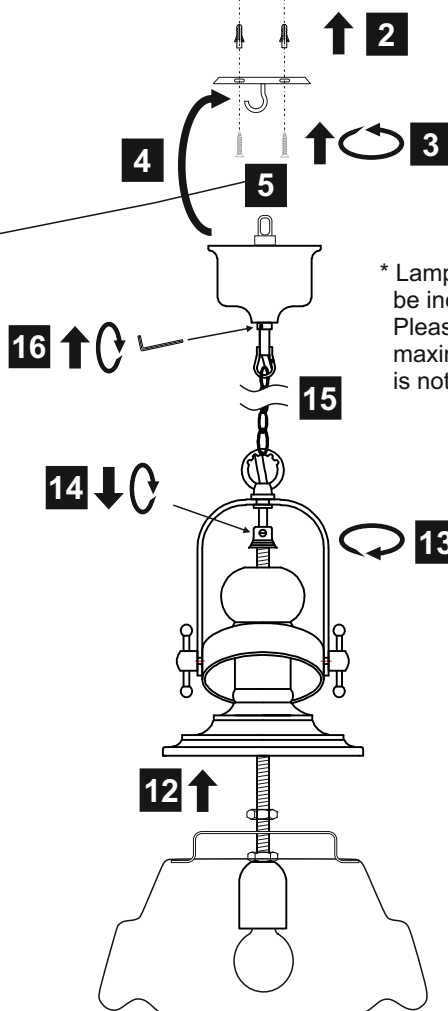

!
Please use the gloves provided.

* Lamps may not be included.
Please ensure maximum wattage is not exceeded.