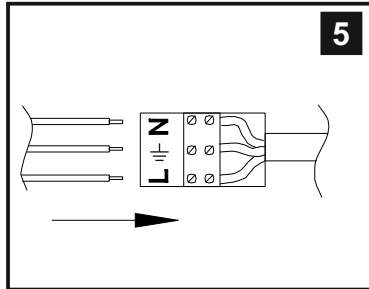

INSTALLATION INSTRUCTIONS

(ILLUSTRATIONS ARE FOR GUIDANCE PURPOSES ONLY.
ACTUAL PRODUCT MAY DIFFER FROM THE IMAGES SHOWN)

- (1) Prior to installation carefully unpack and check all the components and accessories are as per details enclosed.
- (2) These instructions should be used in conjunction with the installation guidelines included.