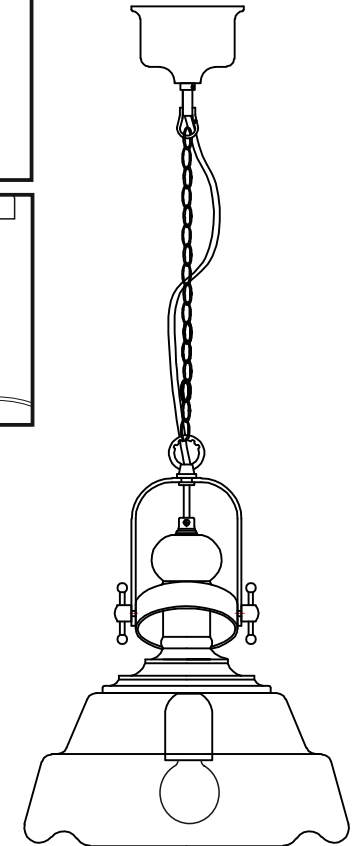

Voltage: 230V - 50/60Hz
Lampholder: E27/ES
Lamps: 1 x 60W Max

ES/E27 WITH SUITABLE DIMMER/LAMP
COMPATIBLE

Reyna IL31590

diyás®