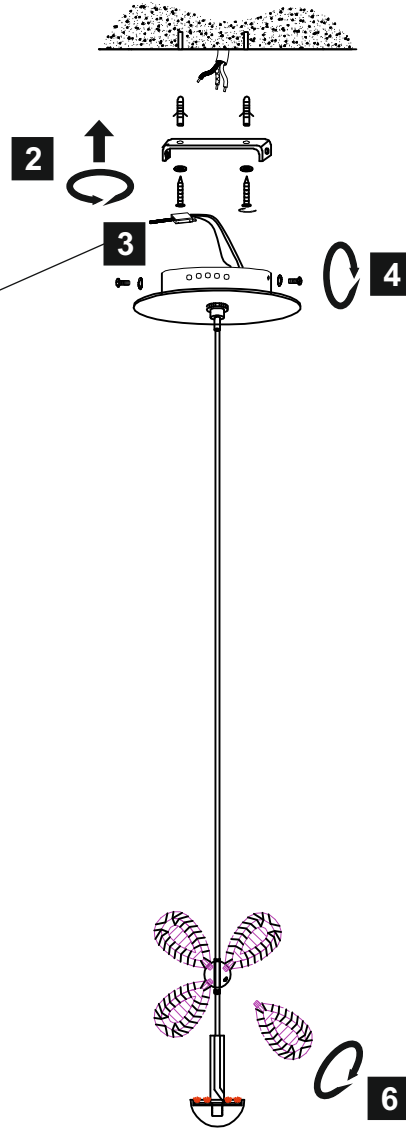

LIST OF COMPONENTS

A

Crystal Accessories		
Crystal Pendalogue A	6 Pcs	

Installation Pack		
White Gloves	1 Pair	
Installation Instructions	2 Pages	
Installation Guidelines	2 Page	
Fixing Screw and Plug	2 Pairs	

Aviva IL31140

INSTALLATION INSTRUCTIONS

⚠️ INSTALLATION NOTES

(1) Prior to installation carefully unpack and check all the components and accessories are as per details enclosed.

(2) These instructions should be used in conjunction with the installation guidelines included.

Voltage: 230V - 50/60Hz
Lampholder: LED
Lamps: 1 x 2W Max

1 x 2W

Aviva IL31140

diyas®