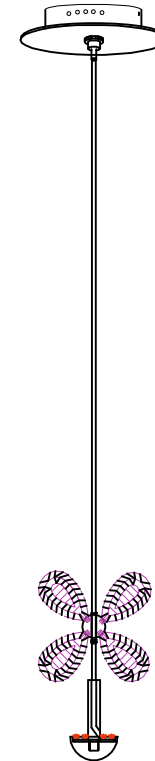

LIST OF COMPONENTS

A

Crystal Accessories		
Crystal Pendalogue A	6 Pcs	

Installation Pack		
White Gloves	1 Pair	
Installation Instructions	2 Pages	
Installation Guidelines	2 Page	
Fixing Screw and Plug	2 Pairs	

Aviva IL31140

INSTALLATION INSTRUCTIONS

⚠️ INSTALLATION NOTES

(1) Prior to installation carefully unpack and check all the components and accessories are as per details enclosed.

(2) These instructions should be used in conjunction with the installation guidelines included.

Voltage: 230V - 50/60Hz
Lampholder: LED
Lamps: 1 x 2W Max

1 x 2W

Aviva IL31140

diyas®