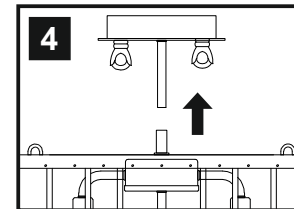

Voltage: 230V - 50/60Hz
Lampholder: G9
Lamps: 5 x 40W Max

COMPATIBLE

WITH SUITABLE LAMP/DIMMER

Gianni IL30642

diyás®