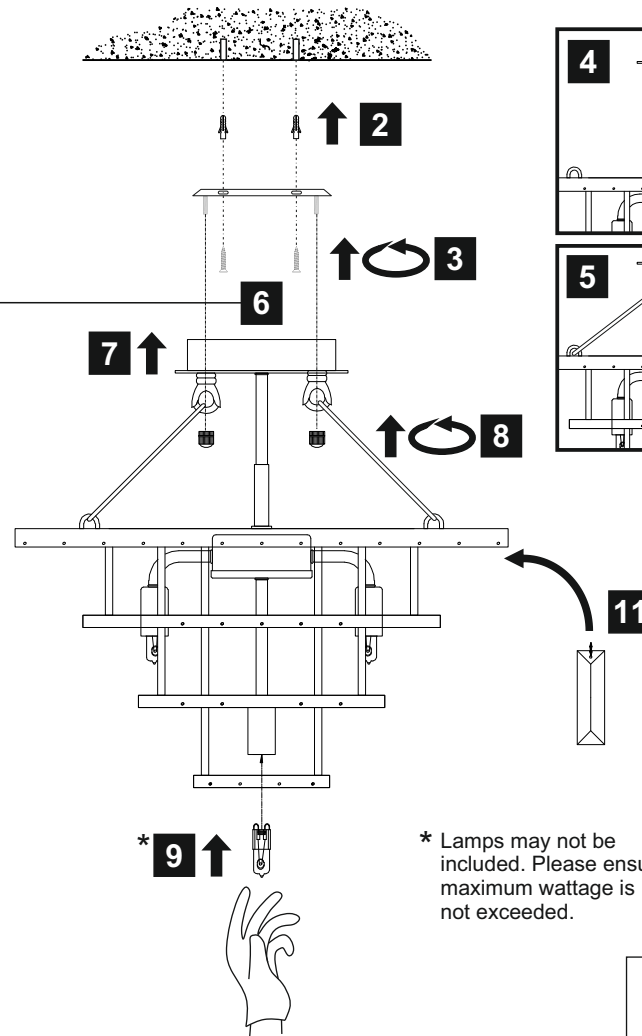

INSTALLATION INSTRUCTIONS

(ILLUSTRATIONS ARE FOR GUIDANCE PURPOSES ONLY.
ACTUAL PRODUCT MAY DIFFER FROM THE IMAGES SHOWN)

- (1) Prior to installation carefully unpack and check all the components and accessories are as per details enclosed.
- (2) These instructions should be used in conjunction with the installation guidelines included.

diyás®

LIST OF COMPONENTS

C70091

A

Crystal Accessories

Crystal A	148 Pcs	

Installation Pack

White Gloves	2 Pcs	
Installation Instructions	2 Pages	
Installation Guidelines	2 Pages	
Fixing Screw and Plugs	2 Sets	
Additional Crystal Links	3 Pcs Each	