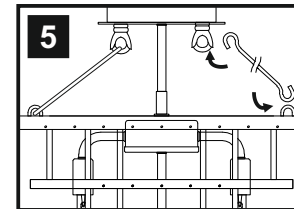

Voltage: 230V - 50/60Hz
Lampholder: G9
Lamps: 5 x 40W Max

COMPATIBLE

WITH SUITABLE LAMP/DIMMER

Gianni IL30642

diyás®