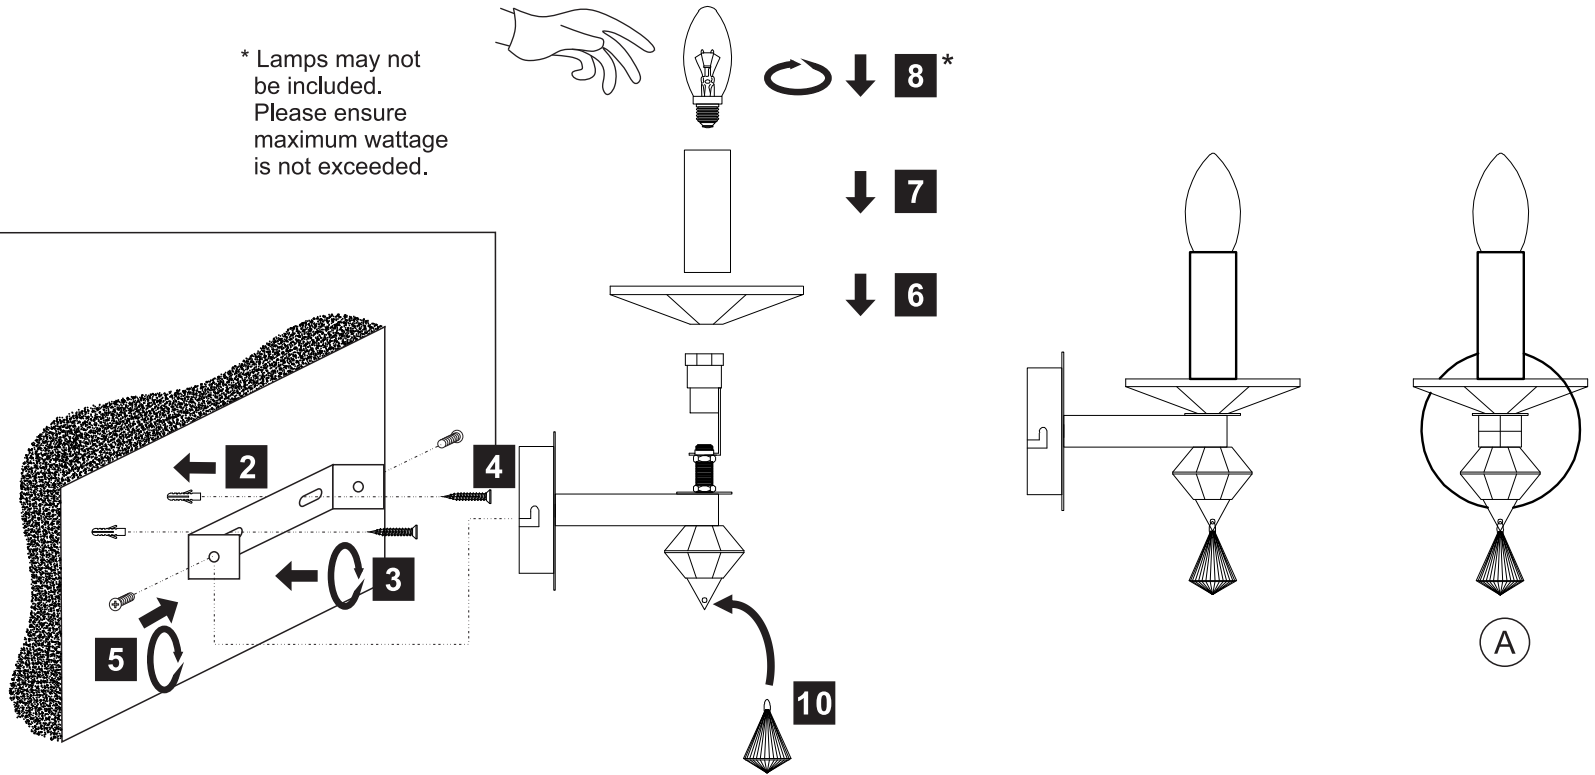

* Lamps may not be included.
Please ensure maximum wattage is not exceeded.