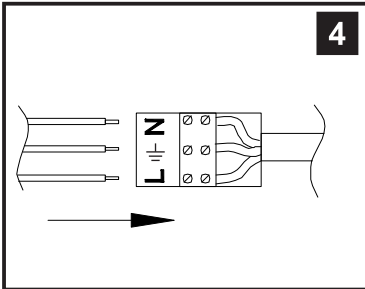

* Lamps may not be included.
Please ensure maximum wattage is not exceeded.

Voltage: 230V - 50/60Hz
Lampholder: E14/SES
Lamps: 1 x 60W Max

WITH SUITABLE
DIMMER/LAMP

COMPATIBLE

Renzo IL30591

diyás®

LIST OF COMPONENTS

C70099

(A)

C80008

(B)

Lampholder
Sleeve $\Phi 25 \times H100\text{mm}$

Crystal Accessories

| | | |
|-------------------|------|--|
| Crystal A | 1 Pc | |
| Crystal Sconce B | 1 Pc | |
| Lampholder Sleeve | 1 Pc | |
| | | |
| | | |
| | | |
| | | |
| | | |
| | | |