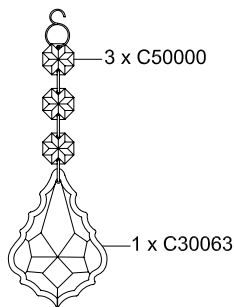

LIST OF COMPONENTS

A

B

C

D

E

F

Crystal

Crystal Strand A	16 Pcs
Crystal Strand B	16 Pcs
Crystal Strand C	16 Pcs
Crystal Strand D	1 Pc
Crystal Strand E	8 Pcs
Crystal Sconce F	8 Pcs

Installation Pack

White Gloves	2 Pcs
Assembly Instruction	2 Pcs
General Instruction Leaflet	1 Pc
Fixing Screw And Plug	4 Set
Additional Crystal Links	3 Pcs Each

Voltage: 230V
Lamp holder: E14
Lamp: 8 x MAX 60W
Frequency:50Hz

Torino
IL30318

diyas®