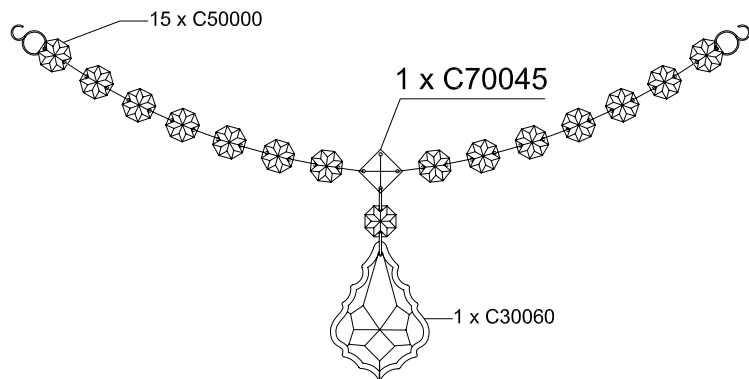

LIST OF COMPONENTS

A

B

C

D

E

F

Crystal

Crystal Strand A	16 Pcs
Crystal Strand B	16 Pcs
Crystal Strand C	16 Pcs
Crystal Strand D	1 Pc
Crystal Strand E	8 Pcs
Crystal Sconce F	8 Pcs

Installation Pack

White Gloves	2 Pcs
Assembly Instruction	2 Pcs
General Instruction Leaflet	1 Pc
Fixing Screw And Plug	4 Set
Additional Crystal Links	3 Pcs Each

Voltage: 230V
Lamp holder: E14
Lamp: 8 x MAX 60W
Frequency:50Hz

Torino
IL30318

diyas®