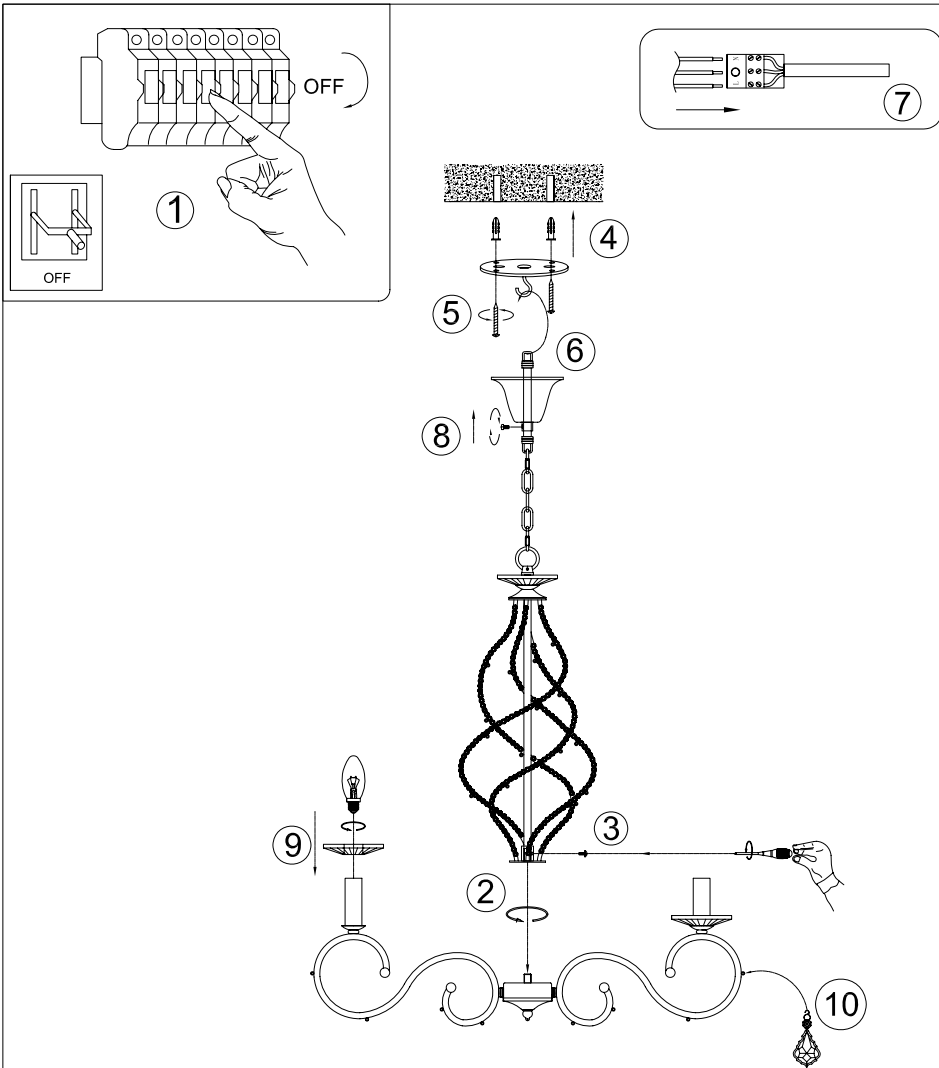

Crystal Strand A	16 Pcs
Crystal Strand B	16 Pcs
Crystal Strand C	16 Pcs
Crystal Strand D	1 Pc
Crystal Strand E	8 Pcs
Crystal Sconce F	8 Pcs

Installation Pack

White Gloves	2 Pcs
Assembly Instruction	2 Pcs
General Instruction Leaflet	1 Pc
Fixing Screw And Plug	4 Set
Additional Crystal Links	3 Pcs Each

Torino
IL30318

diyas®

Issue:39150108

INSTALLATION INSTRUCTIONS

Issue:39150108

Installation Notes:

- 1: This luminaire is for indoor use only.
- 2: This luminaire requires an earth connection.
- 3: If you want to change a lamp, please switch off the luminaire and wait until lamps are cool.

Voltage: 230V
Lamp holder: E14
Lamp: 8 x MAX 60W
Frequency:50Hz

Torino
IL30318

diyas®