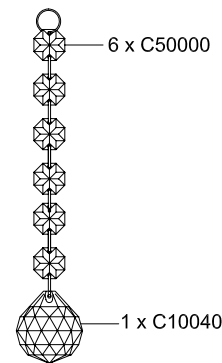

LIST OF COMPONENTS

A

B

C

D

E

F

Crystal

Crystal Strand A	16 Pcs
Crystal Strand B	16 Pcs
Crystal Strand C	16 Pcs
Crystal Strand D	1 Pc
Crystal Strand E	8 Pcs
Crystal Sconce F	8 Pcs

Installation Pack

White Gloves	2 Pcs
Assembly Instruction	2 Pcs
General Instruction Leaflet	1 Pc
Fixing Screw And Plug	4 Set
Additional Crystal Links	3 Pcs Each

Voltage: 230V
Lamp holder: E14
Lamp: 8 x MAX 60W
Frequency:50Hz

Torino
IL30318

diyas®