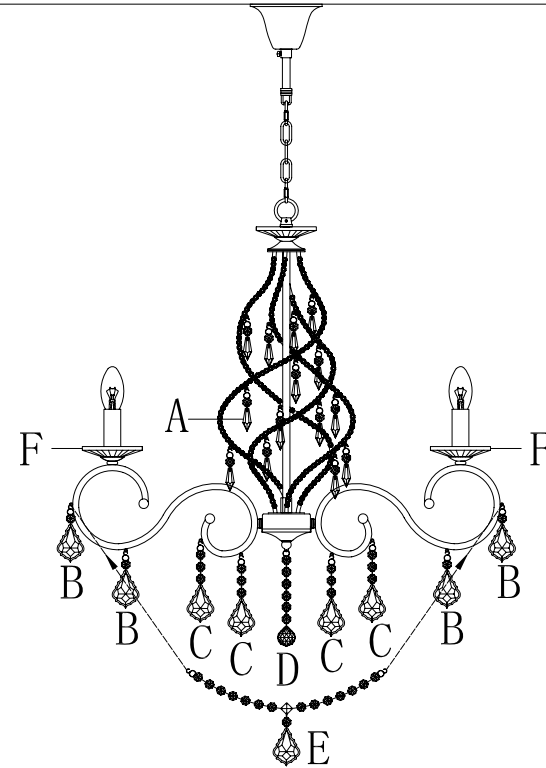

LIST OF COMPONENTS

A

B

C

D

E

F

Crystal

Crystal Strand A	16 Pcs
Crystal Strand B	16 Pcs
Crystal Strand C	16 Pcs
Crystal Strand D	1 Pc
Crystal Strand E	8 Pcs
Crystal Sconce F	8 Pcs

Installation Pack

White Gloves	2 Pcs
Assembly Instruction	2 Pcs
General Instruction Leaflet	1 Pc
Fixing Screw And Plug	4 Set
Additional Crystal Links	3 Pcs Each

Torino
IL30318

diyas®

Issue:39150108

INSTALLATION INSTRUCTIONS

Issue:39150108

Installation Notes:

- 1: This luminaire is for indoor use only.
- 2: This luminaire requires an earth connection.
- 3: If you want to change a lamp, please switch off the luminaire and wait until lamps are cool.