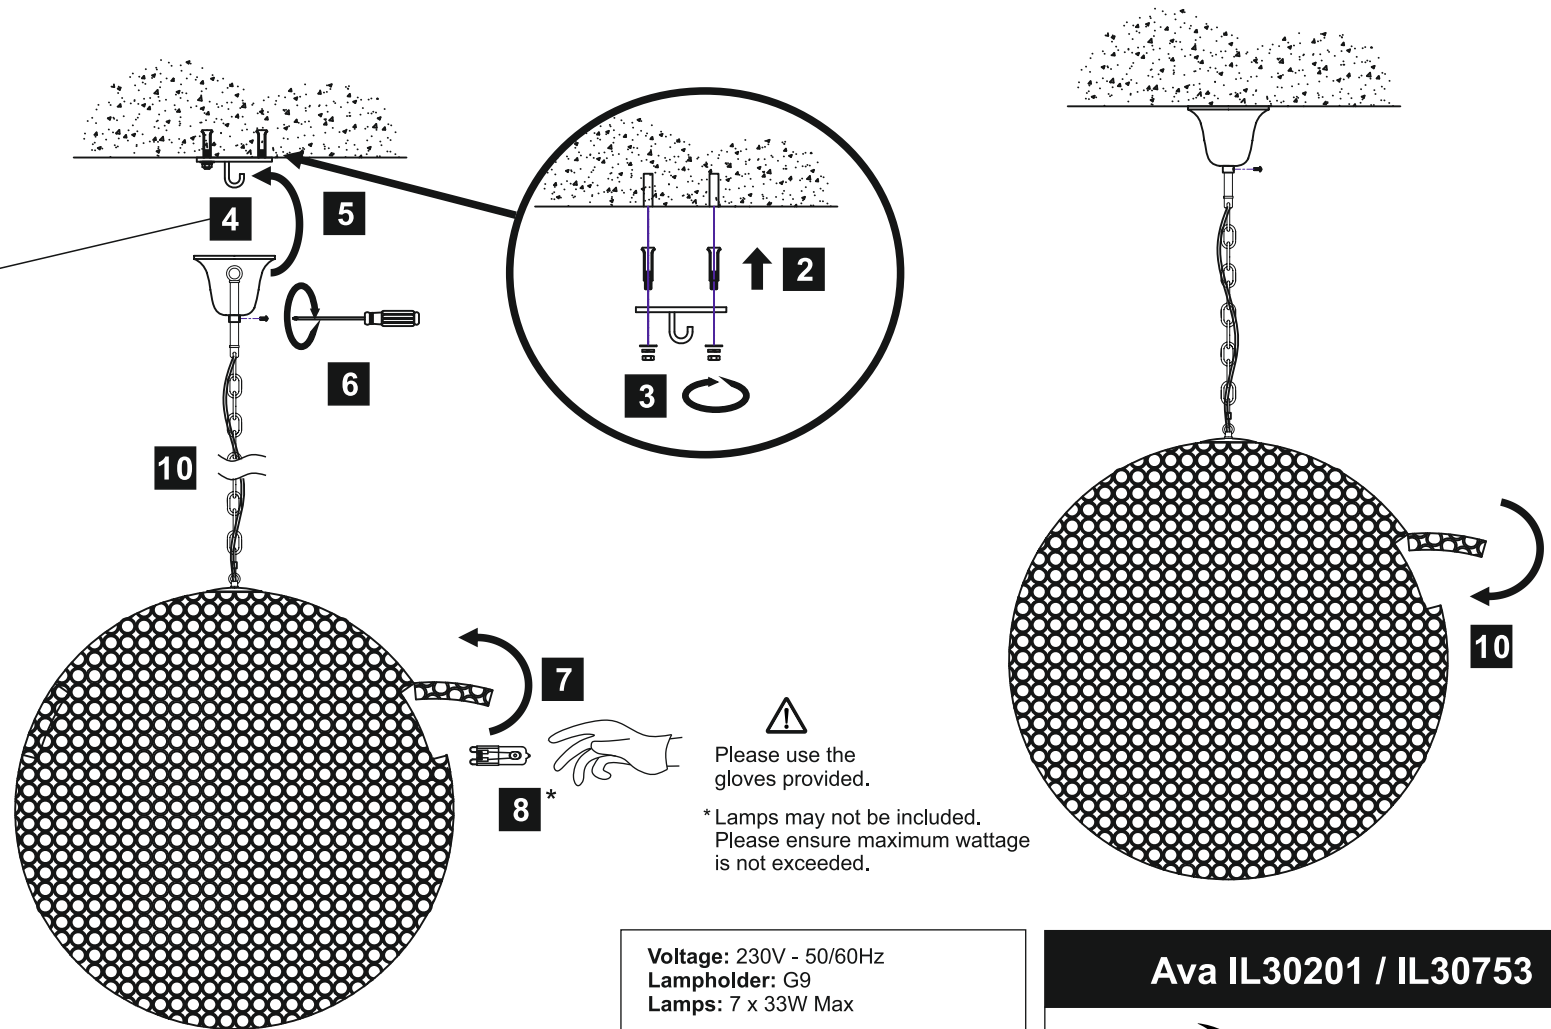

# INSTALLATION INSTRUCTIONS

(ILLUSTRATIONS ARE FOR GUIDANCE PURPOSES ONLY.  
ACTUAL PRODUCT MAY DIFFER FROM THE IMAGES SHOWN)

- (1) Prior to installation carefully unpack and check all the components and accessories are as per details enclosed.
- (2) These instructions should be used in conjunction with the installation guidelines included.

Please use the gloves provided.

\* Lamps may not be included.  
Please ensure maximum wattage is not exceeded.

Voltage: 230V - 50/60Hz  
Lampholder: G9  
Lamps: 7 x 33W Max

COMPATIBLE

WITH SUITABLE  
DIMMER/LAMP

Ava IL30201 / IL30753

**diyás**<sup>®</sup>