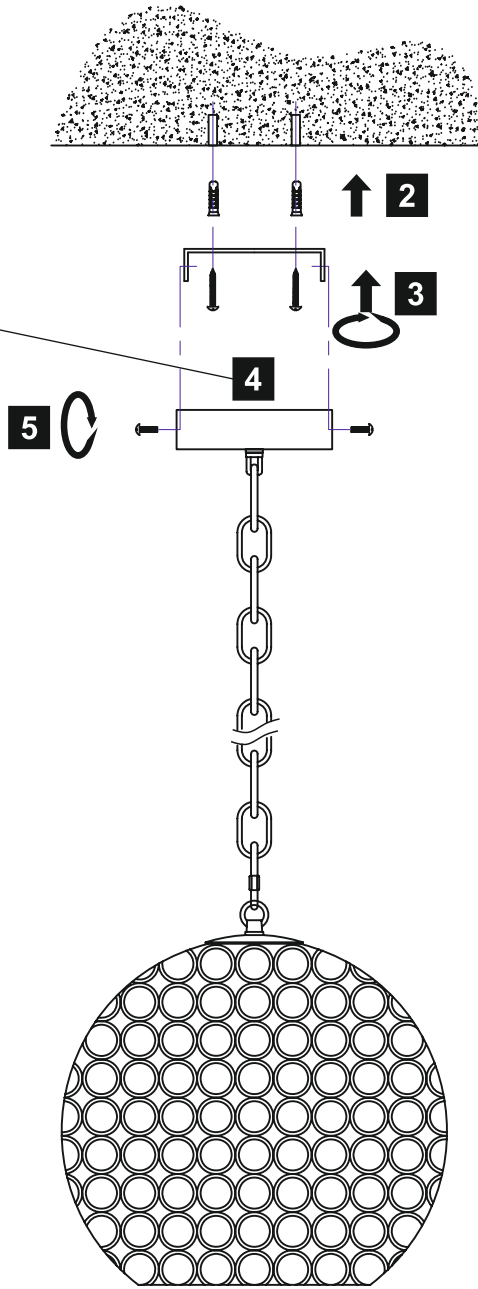

# INSTALLATION INSTRUCTIONS

(ILLUSTRATIONS ARE FOR GUIDANCE PURPOSES ONLY. ACTUAL PRODUCT MAY DIFFER FROM THE IMAGES SHOWN)

\* Lamps may not be included. Please ensure maximum wattage is not exceeded.

## Installation Pack

White Gloves	2 Pcs	
Installation Instructions	1 Page	
Installation Guidelines	2 Pgs	
Fixing Screws & Plugs	2 Sets	

Contents Checked By	
---------------------	--

- !** (1) Prior to installation carefully unpack and check all the components and accessories are as per details enclosed.
- (2) These instructions should be used in conjunction with the installation guidelines included.

**Voltage:** 230V - 50/60Hz  
**Lampholder:** G9  
**Lamps:** 4 x 33W Max

**Ava IL30191 / IL30751**

**diy**as®