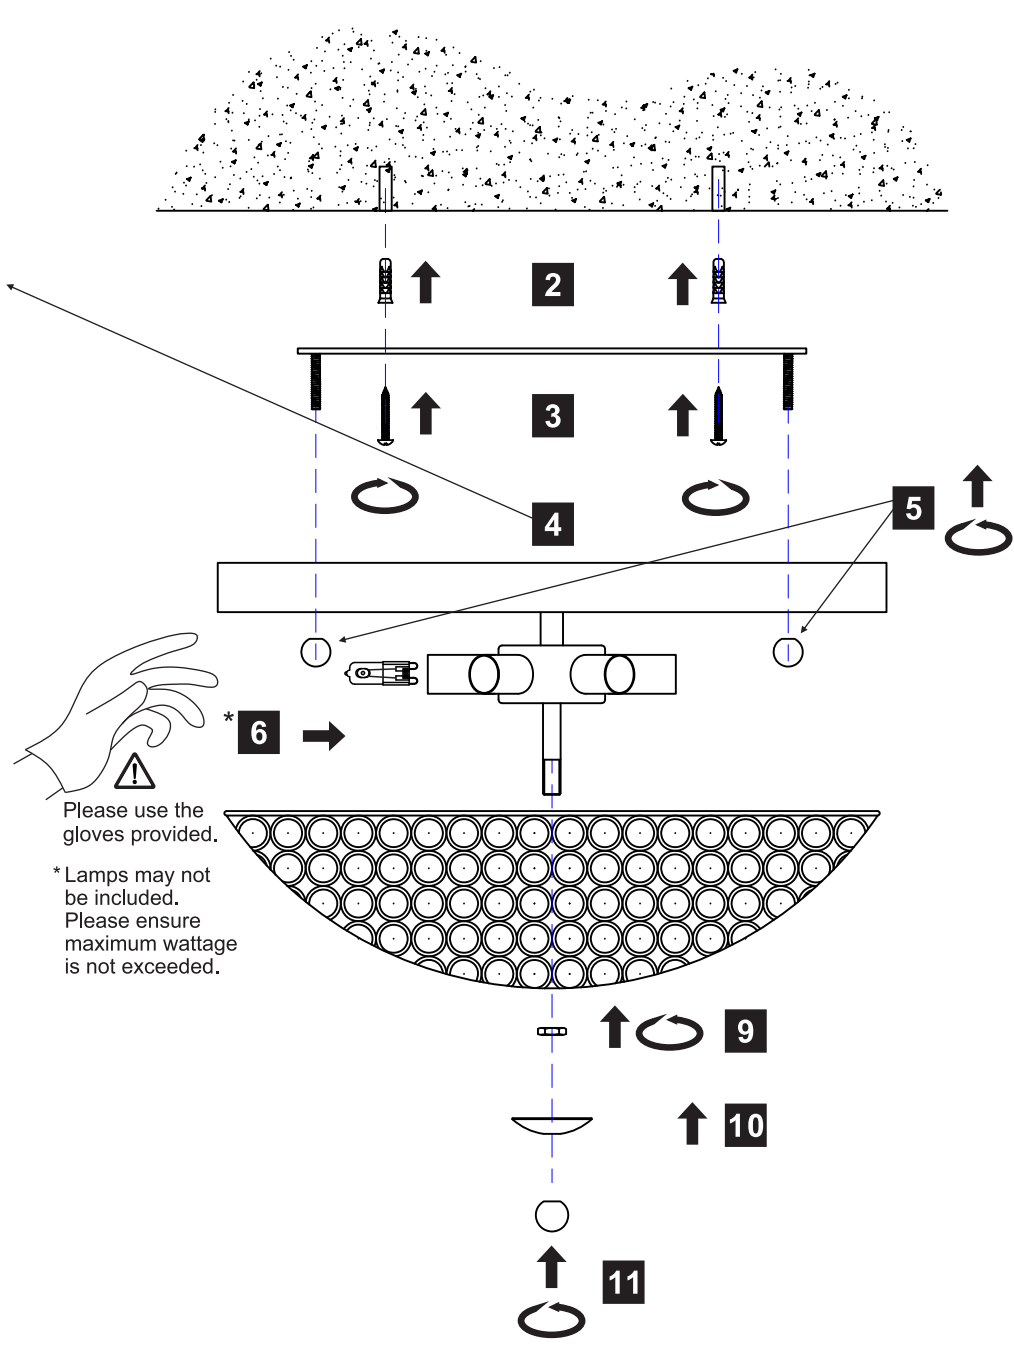

INSTALLATION INSTRUCTIONS

(ILLUSTRATIONS ARE FOR GUIDANCE PURPOSES ONLY. ACTUAL PRODUCT MAY DIFFER FROM THE IMAGES SHOWN)

* Lamps may not be included. Please ensure maximum wattage is not exceeded.

Installation Pack	
White Gloves	2 Pcs
Installation Instructions	1 Page
Installation Guidelines	2 Pgs
Fixing Screws & Plugs	2 Sets
Contents Checked By	

! (1) Prior to installation carefully unpack and check all the components and accessories are as per details enclosed.
 (2) These instructions should be used in conjunction with the installation guidelines included.

Voltage: 230V - 50/60Hz
Lampholder: G9
Lamps: 9 x 33W Max

Ava IL30189

diyás®