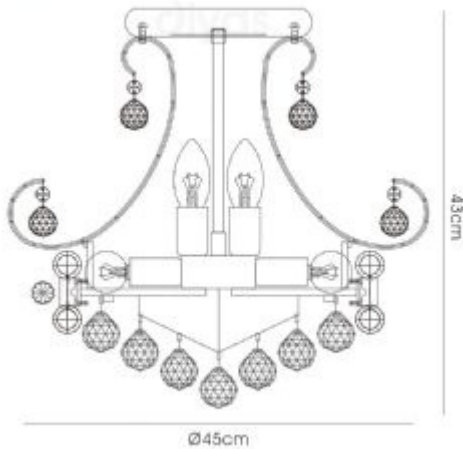

IL30006

Pearl

Pearl Ceiling 9 Light E14 French Gold/Crystal

LINE DRAWING

IL30006

PEARL series by diyasa

ENERGY LABEL

DATA SHEET

MARKETING INFORMATION

Barcode	5055487401517
Brief Description	Pearl Crystal Chandelier 9 Light
Catalogue Description	9 Light Ceiling

PHYSICAL CHARACTERISTICS

Colour Finish	French Gold
---------------	-------------

MECHANICAL SPECIFICATION

Item Nett Weight (kg)	11kg
Diameter (mm)	450mm
Height (mm)	430mm
Materials Used	Iron, Crystal

ENERGY SPECIFICATION

Energy Class	A++ to D
--------------	----------

CRYSTAL SPECIFICATION