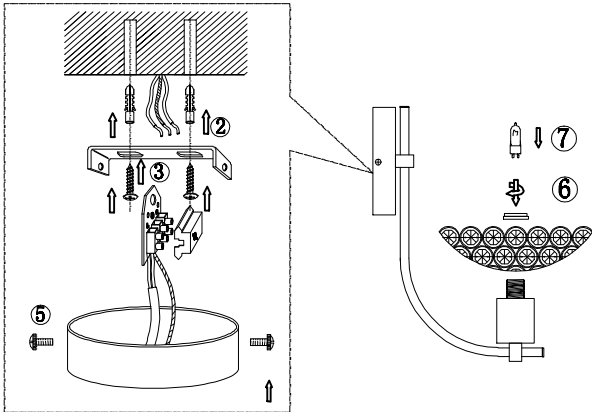

INSTALLATION INSTRUCTIONS

Installation Notes:

- 1: This luminaire is for indoor use only.
- 2: This luminaire requires an earth connection.
- 3: If you want change a lamp, please switch off the luminaire and wait until lamps are cool.

Voltage: 230V~50/60Hz
 Lampholder: G9
 Lamp: 1 X MAX 33W

ELLEN
 IL20600
 IL20605

Issue: 08150120

LIST OF COMPONENTS

Crystal Shade x 1Pc

Crystal Shade

ILS20601 (Satin Gold)	1 Pc	<input type="checkbox"/>
ILS20605 (Satin Nickel)	1 Pc	<input checked="" type="checkbox"/>

Installation Pack

White Gloves	2 Pcs
G9 33W Lamp	1 Pc
Assembly Instruction	2 Pcs
General Instruction Leaflet	1 Pc
Fixing screws & plugs	4 Pcs

ELLEN
 IL20600
 IL20605

Issue: 08150120