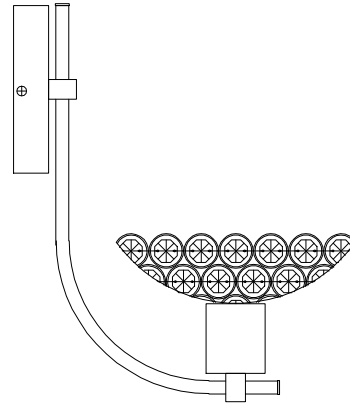

INSTALLATION INSTRUCTIONS

Installation Notes:

- 1: This luminaire is for indoor use only.
- 2: This luminaire requires an earth connection.
- 3: If you want change a lamp, please switch off the luminaire and wait until lamps are cool.

Voltage: 230V~50/60Hz
 Lampholder: G9
 Lamp: 1 X MAX 33W

ELLEN
 IL20600
 IL20605

Issue: 08150120

LIST OF COMPONENTS

Crystal Shade x 1Pc

Crystal Shade

ILS20601 (Satin Gold)	1 Pc	<input type="checkbox"/>
ILS20605 (Satin Nickel)	1 Pc	<input checked="" type="checkbox"/>

Installation Pack

White Gloves	2 Pcs
G9 33W Lamp	1 Pc
Assembly Instruction	2 Pcs
General Instruction Leaflet	1 Pc
Fixing screws & plugs	4 Pcs

ELLEN
 IL20600
 IL20605

Issue: 08150120