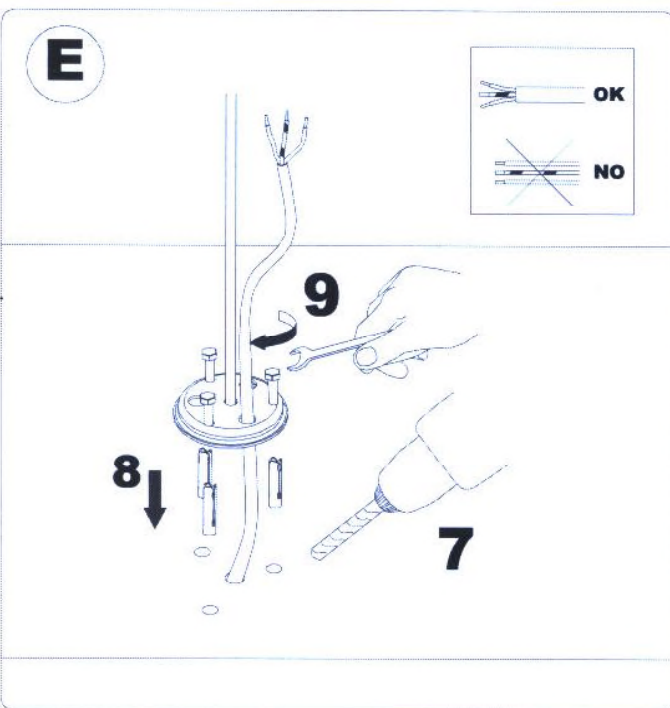

Terran posts EXT6501/6491

Terran posts EXT6501/6491

CE  250 VOLT 

G

H

I

E27

Max 1x60W