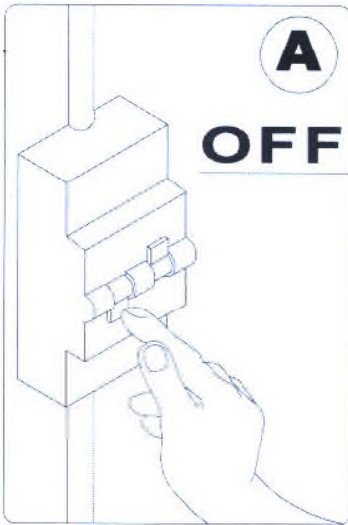

Terran posts EXT6501/6491

Terran posts EXT6501/6491

CE  250 VOLT 

G

H

I

E27

Max 1x60W