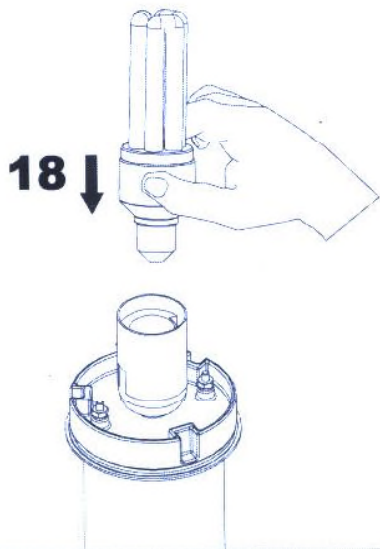

Terran posts EXT6501/6491

Terran posts EXT6501/6491

CE  250 VOLT 

G

H

I

E27

Max 1x60W