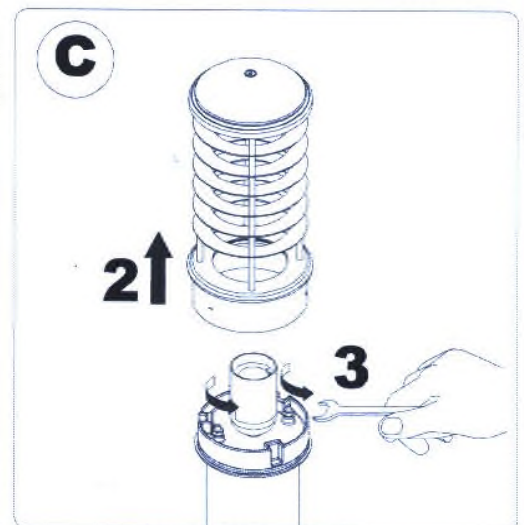

Terran posts EXT6501/6491

Terran posts EXT6501/6491

CE  250 VOLT 

G

H

I

E27

Max 1x60W