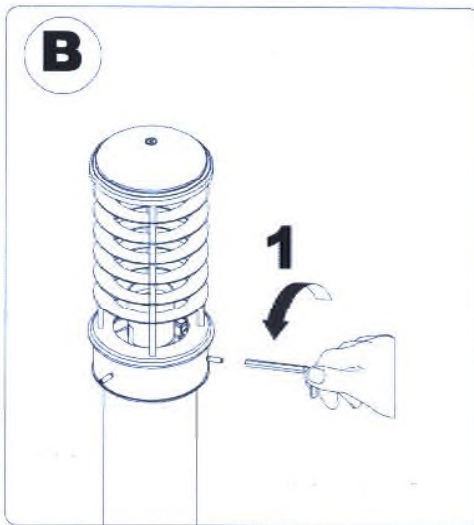

Terran posts EXT6501/6491

Terran posts EXT6501/6491

CE  250 VOLT 

G

H

I

E27

Max 1x60W