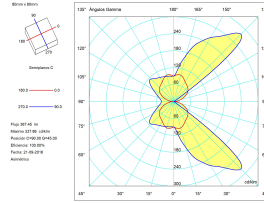

MacAdam steps: 3

Photobiological risk: RG0

UGR

UGR crosswise: 13.6

UGR lengthwise: 16.6

| Lampholder | Quantity | Light source power (W) |
|------------|----------|------------------------|
| LED | 1 | 4.6W |