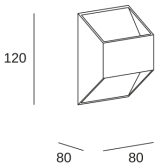

Keop

DE-0229-BLA

Wall fixture IP20 Keop LED 5.8 LED warm-white 3000K ON-OFF White 420.00

TECHNICAL FEATURES

Luminaire total power : 5.8W

Real lumens : 367

Nominal lumens : 420

Real lm/W : 63

Correlated Colour Temperature (CCT) : LED warm-white 3000K

Lens / reflector angle : HORIZONTAL 130°

UGR : <= 19

Structure material : Aluminium

Structure finish : White

Driver Brand : HEP

Voltage / frequency : 100-277V/50-60Hz

LOGISTICS

Net weight (kg): 0.29

Packaged weight (kg): 0.36

Packaging: 125mm x 85mm x 80mm