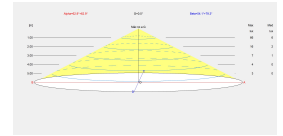

MacAdam steps: 3

Photobiological risk: RG0

UGR

UGR crosswise: 13.6

UGR lengthwise: 16.6

| Lampholder | Quantity | Light source power (W) |
|------------|----------|------------------------|
| LED | 1 | 4.6W |