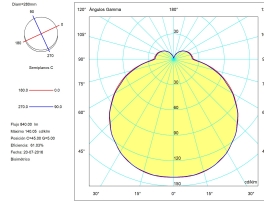

Diffuser finish : Opal

Max. size of light bulb : 140/60 mm

Recommended light bulb : E27

Voltage / frequency : 100-240V/50-60Hz

Warranty : 5 Years

Easily recyclable luminaire

LUMINOTECHNIC FEATURES

Luminance C0°G65°: 1556

Luminance C90°G65°: 1510

Lampholder	Quantity	Light source power (W)
E27	2	Max. power 15W

LOGISTICS

Net weight (kg): 1.56

Packaged weight (kg): 2.39

Packaging: 355mm x 355mm x 235mm