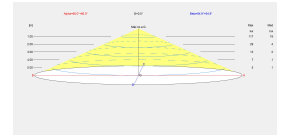

Farrow

DE-0199-BLA

Ceiling fixture IP20 Farrow E27 15W White

TECHNICAL FEATURES

Luminaire total power : 30W

Structure material : Steel

Structure finish : White

Diffuser material : Glass

Diffuser finish : Opal

Max. size of light bulb : 140/60 mm

Recommended light bulb : E27

Voltage / frequency : 100-240V/50-60Hz

Warranty : 5 Years

Easily recyclable luminaire

LUMINOTECHNIC FEATURES

Luminance C0°G65°: 1556

Luminance C90°G65°: 1510

Lampholder	Quantity	Light source power (W)
E27	2	Max. power 15W

LOGISTICS

Net weight (kg): 1.56

Packaged weight (kg): 2.39

Packaging: 355mm x 355mm x 235mm