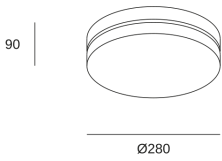

Farrow

DE-0199-BLA

Ceiling fixture IP20 Farrow E27 15W White

TECHNICAL FEATURES

Luminaire total power : 30W

Structure material : Steel

Structure finish : White

Diffuser material : Glass

Diffuser finish : Opal

Max. size of light bulb : 140/60 mm

Recommended light bulb : E27

Voltage / frequency : 100-240V/50-60Hz

Warranty : 5 Years

Easily recyclable luminaire

LUMINOTECHNIC FEATURES

Luminance C0°G65°: 1556

Luminance C90°G65°: 1510

Lampholder	Quantity	Light source power (W)
E27	2	Max. power 15W

LOGISTICS

Net weight (kg): 1.56

Packaged weight (kg): 2.39

Packaging: 355mm x 355mm x 235mm