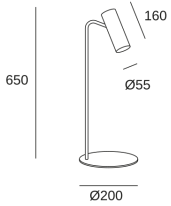

MEDS

DE-0134-NEG

Table lamp MEDS GU10 8 Black

TECHNICAL FEATURES

Luminaire total power : 8W
 Structure material : Aluminium
 Structure finish : Black
 Recommended light bulb : GU10

Voltage / frequency : 100-240V/50-60Hz
 Power Factor : NULL
 Warranty : 3 Years
 Easily recyclable luminaire

LUMINOTECHNIC FEATURES

Lampholder	Quantity	Light source power (W)
GU10	1	Max. power 8W

LOGISTICS

Net weight (kg): 1.35

Packaged weight (kg): 1.7