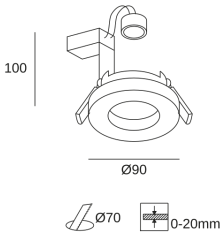

**RAME**

**DE-0128-CRO**

Downlight IN IP20 / OUT IP65 RAME GU10 8 Chrome

**TECHNICAL FEATURES**

IN IP20 / OUT IP65

Luminaire total power : 8W

Voltage / frequency : 100-240V/50-60Hz

Structure material : Aluminium

Warranty : 3 Years

Structure finish : Chrome

Easily recyclable luminaire

Diffuser material : Glass

Diffuser finish : Transparent

Recommended light bulb : GU10

**LUMINOTECHNIC FEATURES**

Luminance C0°G65°: 2244

Luminance C90°G65°: 2244

Lampholder	Quantity	Light source power (W)
GU10	1	Max. power 8W

**LOGISTICS**

Net weight (kg): 0.25

Packaged weight (kg): 0.29