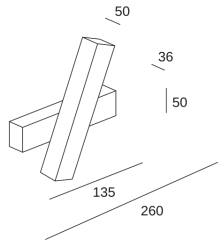

**ANDER**

**DE-0123-BLA**

Wall fixture IP20 ANDER LED 6.6 LED warm-white 3000K ON-OFF White 720

**TECHNICAL FEATURES**

Luminaire total power : 6.6W

Real lumens : 121

Nominal lumens : 720

Real lm/W : 18

Correlated Colour Temperature (CCT) : LED warm-white 3000K

Structure material : Aluminium, Steel

Structure finish : White

Diffuser material : Acrylic

Diffuser finish : OPAL

Voltage / frequency : 220-240V/50-60Hz

Melanopic ratio: 0.47

CRI: 80

MacAdam steps: 3

Photobiological risk: RG0

Lampholder	Quantity	Light source power (W)
LED	1	5.6W

**LOGISTICS**

Net weight (kg): 0.49

Packaged weight (kg): 0.6

Packaging: 110mm x 55mm x 270mm