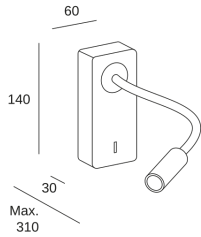

MINE

DE-0117-BLA

Wall fixture IP20 MINE LED 3.4 LED warm-white 3000K ON-OFF White 184

TECHNICAL FEATURES

Luminaire total power : 3.4W

Real lumens : 107

Nominal lumens : 184

Real lm/W : 31

Correlated Colour Temperature (CCT) : LED warm-white 3000K

UGR : <=16

Structure material : Aluminium

Structure finish : White

Diffuser material : Polycarbonate

Diffuser finish : Transparent

Voltage / frequency : 220-240V/50-60Hz

Melanopic ratio: 0.39

CRI: 80

MacAdam steps: 3

Photobiological risk: RG2

UGR

UGR crosswise: 9.4

UGR lengthwise: 9.4

Lampholder	Quantity	Light source power (W)
LED	1	2.1W