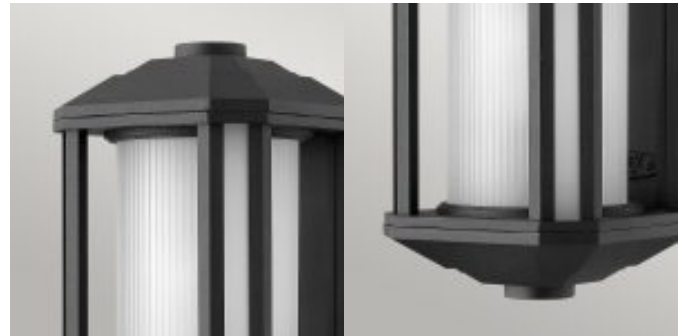

Castelle 1 Light Small Wall Lantern – Black

£0.00

SKU: Castelle 1 Light Small Wall Lantern - Black (QN-CASTELLE-S-BLK)

Link: <https://www.elsteadlighting.com/products/castelle-1-light-small-wall-lantern-black/>

Product Information

Categories: Hinkley, New Arrivals, Quintiesse, Wall Lights, Exterior Lighting

Fitting Height: 292mm

Projection/Depth: 180mm

Finish: Black

Class: Class I

IP Rating: IP44

Number of lamps: 1

Interior/Exterior: Exterior

Product Type: Wall Lantern

Country of Origin: PRC

Spare Glass/Shade: GS1128
Back plate Height: 224mm
Back plate Projection: 20mm
Back plate Width: 108mm
Dimensions: 25.5 × 23 × 36 cm
Weight: 2.41 kg

Product Description

Castelle® transitional style in cast aluminum features clean lines and a ribbed etched glass cylinder accented by etched corner panels, adding to its sophisticated look. Available in a Black finish with white glass or Bronze finish with amber glass.