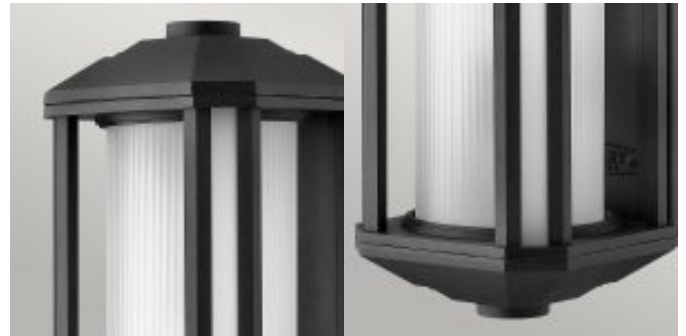

Castelle 1 Light Medium Wall Lantern – Black

£0.00

SKU: Castelle 1 Light Medium Wall Lantern - Black (QN-CASTELLE-M-BLK)

Link: <https://www.elsteadlighting.com/products/castelle-1-light-medium-wall-lantern-black/>

Product Information

Categories: Hinkley, New Arrivals, Quintiesse, Wall Lights, Exterior Lighting

Fitting Height: 383mm

Projection/Depth: 180mm

Finish: Black

Class: Class I

IP Rating: IP44

Number of lamps: 1

Interior/Exterior: Exterior

Product Type: Wall Lantern

Country of Origin: PRC

Spare Glass/Shade: GS1126
Back plate Height: 314mm
Back plate Projection: 20mm
Back plate Width: 121mm
Dimensions: 25.5 × 23 × 45 cm
Weight: 3.1 kg

Product Description

Castelle® transitional style in cast aluminum features clean lines and a ribbed etched glass cylinder accented by etched corner panels, adding to its sophisticated look. Available in a Black finish with white glass or Bronze finish with amber glass.