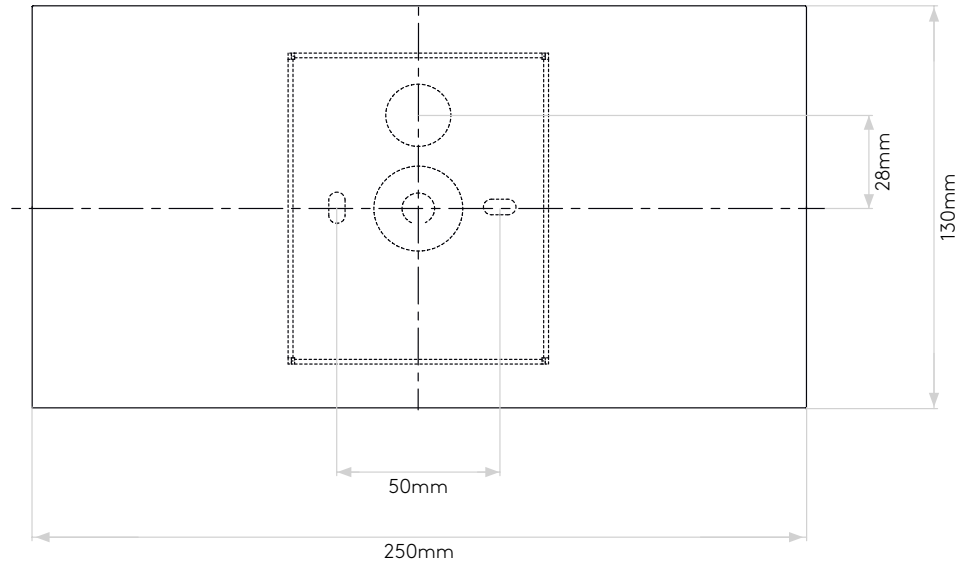

PRODUCT ELEVATIONS

Please note that some dimensions may vary slightly due to manufacturing tolerances, this includes cable entry and fixing holes

Veuillez noter que certaines dimensions peuvent varier légèrement en raison des tolérances de fabrication, y compris l'entrée de câble et les trous de fixation.

Bitte beachten Sie, dass die Maße Fertigungstoleranzen unterliegen und daher in geringem Umfang von der angegebenen Größe abweichen können. Dies gilt auch für Kabeleingänge und Befestigungslöcher.

Si prega notare che possono esserci piccole variazioni in alcune dimensioni dovute alle tolleranze di produzione, queste includono l'ingresso del cavo e i fori di fissaggio.