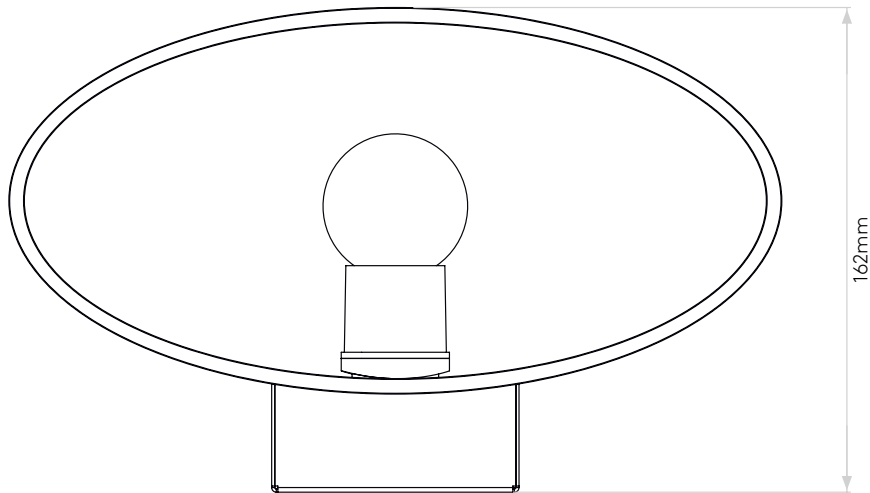

PRODUCT ELEVATIONS

Please note that some dimensions may vary slightly due to manufacturing tolerances, this includes cable entry and fixing holes

Veuillez noter que certaines dimensions peuvent varier légèrement en raison des tolérances de fabrication, y compris l'entrée de câble et les trous de fixation.

Bitte beachten Sie, dass die Maße Fertigungstoleranzen unterliegen und daher in geringem Umfang von der angegebenen Größe abweichen können. Dies gilt auch für Kabeleingänge und Befestigungslöcher.

Si prega notare che possono esserci piccole variazioni in alcune dimensioni dovute alle tolleranze di produzione, queste includono l'ingresso del cavo e i fori di fissaggio.