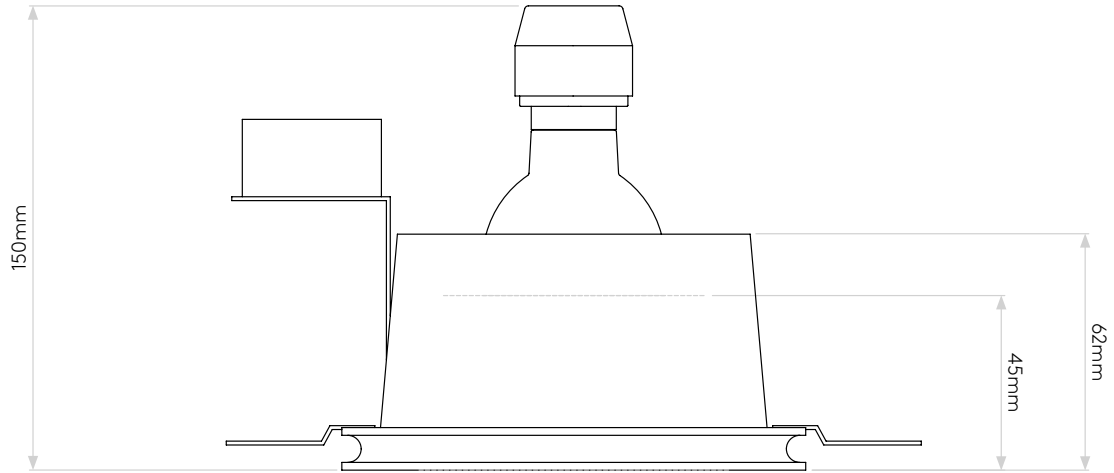

## GENERAL

CLASS:	CE (Class 1)
IP RATING:	IP20
BATHROOM ZONE:	Zone 3
VOLTAGE:	Mains 230V
INSTALLATION ORIENTATION:	Ceiling mount
MAIN MATERIAL:	Plaster
DIMENSIONS:	H: 118mm W: 118mm D: 150mm
CUT OUT HOLE:	L: 120mm W: 120mm
RECESS DEPTH:	150mm
FIRE RATING:	Not applicable
CABLE LENGTH:	Not applicable
GROSS WEIGHT:	0.76Kg

## LAMP

LIGHT SOURCE:	GU10
MAXIMUM WATTAGE:	50W MAX
LAMP INCLUDED:	No
MAXIMUM LAMP LENGTH:	To be advised
R9:	Lamp dependent
MACADAM ELLIPSE:	Not applicable
TILT ADJUSTABLE ANGLE:	Not applicable
ROTATION ADJUSTABLE ANGLE:	Not applicable
AVERAGE LIFESPAN:	Lamp dependent
L70:	Not applicable
BEAM ANGLE:	Lamp dependent

# PRODUCT ELEVATIONS

Please note that some dimensions may vary slightly due to manufacturing tolerances, this includes cable entry and fixing holes

Veuillez noter que certaines dimensions peuvent varier légèrement en raison des tolérances de fabrication, y compris l'entrée de câble et les trous de fixation.