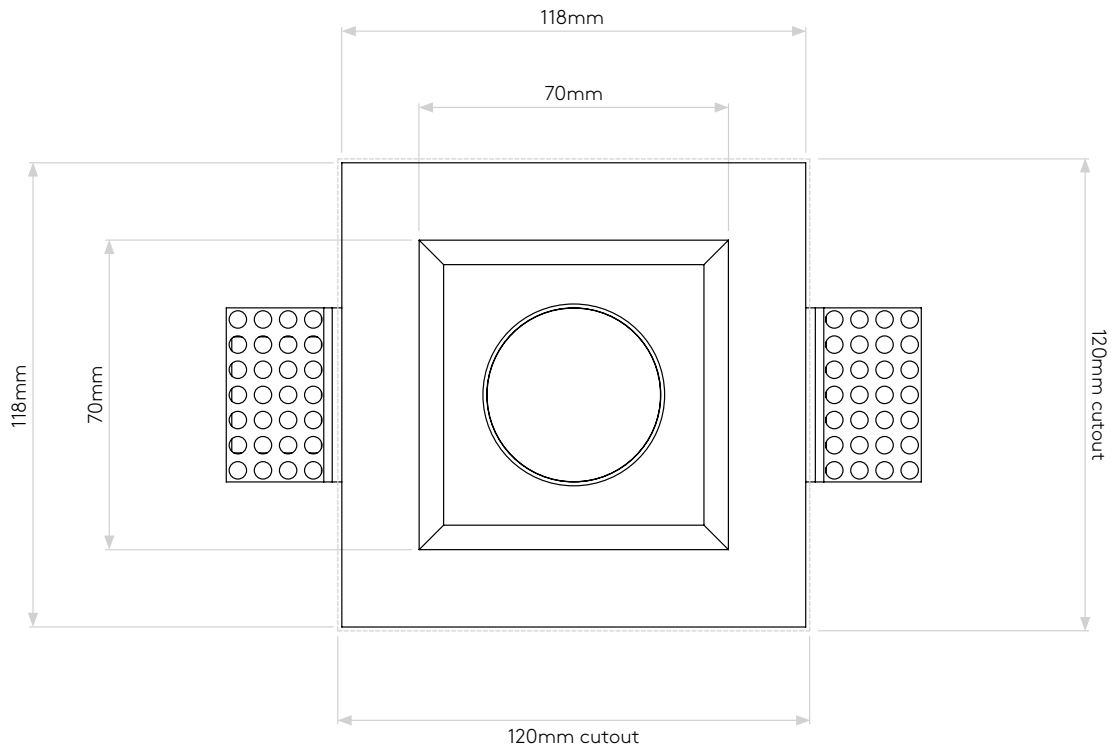

PRODUCT ELEVATIONS

Please note that some dimensions may vary slightly due to manufacturing tolerances, this includes cable entry and fixing holes

Veuillez noter que certaines dimensions peuvent varier légèrement en raison des tolérances de fabrication, y compris l'entrée de câble et les trous de fixation.

Bitte beachten Sie, dass die Maße Fertigungstoleranzen unterliegen und daher in geringem Umfang von der angegebenen Größe abweichen können. Dies gilt auch für Kabeleingänge und Befestigungslöcher.

Si prega notare che possono esserci piccole variazioni in alcune dimensioni dovute alle tolleranze di produzione, queste includono l'ingresso del cavo e i fori di fissaggio.