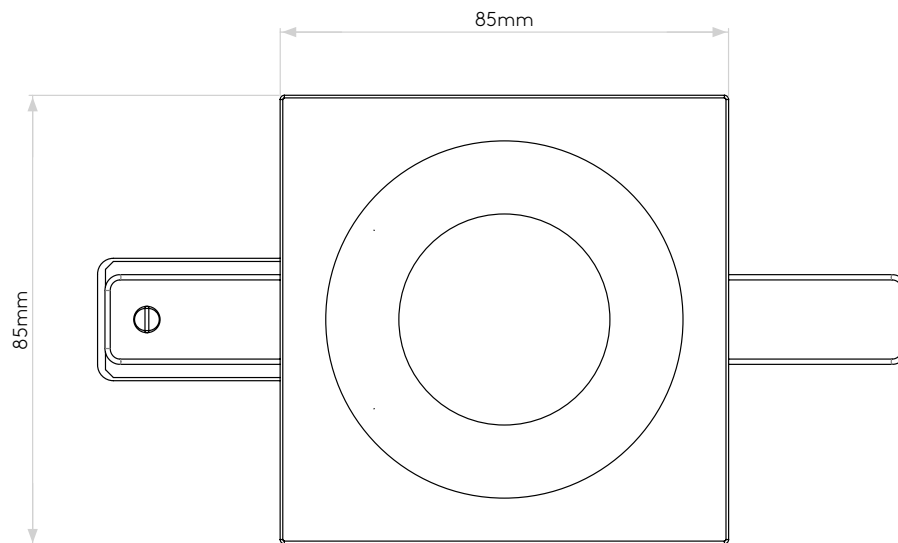

PRODUCT ELEVATIONS

Please note that some dimensions may vary slightly due to manufacturing tolerances, this includes cable entry and fixing holes

Veuillez noter que certaines dimensions peuvent varier légèrement en raison des tolérances de fabrication, y compris l'entrée de câble et les trous de fixation.

Bitte beachten Sie, dass die Maße Fertigungstoleranzen unterliegen und daher in geringem Umfang von der angegebenen Größe abweichen können. Dies gilt auch für Kabeleingänge und Befestigungslöcher.

Si prega notare che possono esserci piccole variazioni in alcune dimensioni dovute alle tolleranze di produzione, queste includono l'ingresso del cavo e i fori di fissaggio.