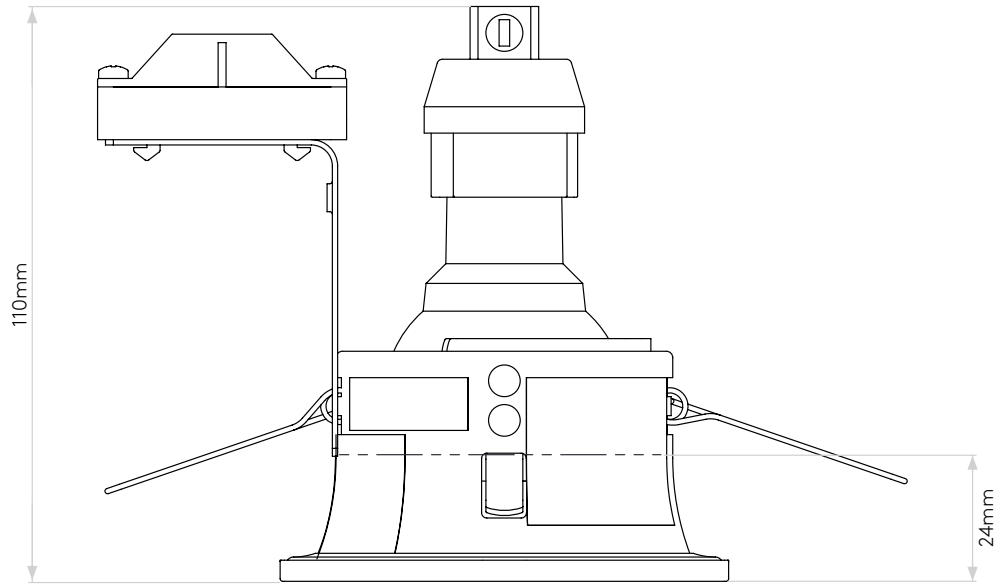

PRODUCT ELEVATIONS

Please note that some dimensions may vary slightly due to manufacturing tolerances, this includes cable entry and fixing holes

Veuillez noter que certaines dimensions peuvent varier légèrement en raison des tolérances de fabrication, y compris l'entrée de câble et les trous de fixation.

Bitte beachten Sie, dass die Maße Fertigungstoleranzen unterliegen und daher in geringem Umfang von der angegebenen Größe abweichen können. Dies gilt auch für Kabeleingänge und Befestigungslöcher.

Si prega notare che possono esserci piccole variazioni in alcune dimensioni dovute alle tolleranze di produzione, queste includono l'ingresso del cavo e i fori di fissaggio.