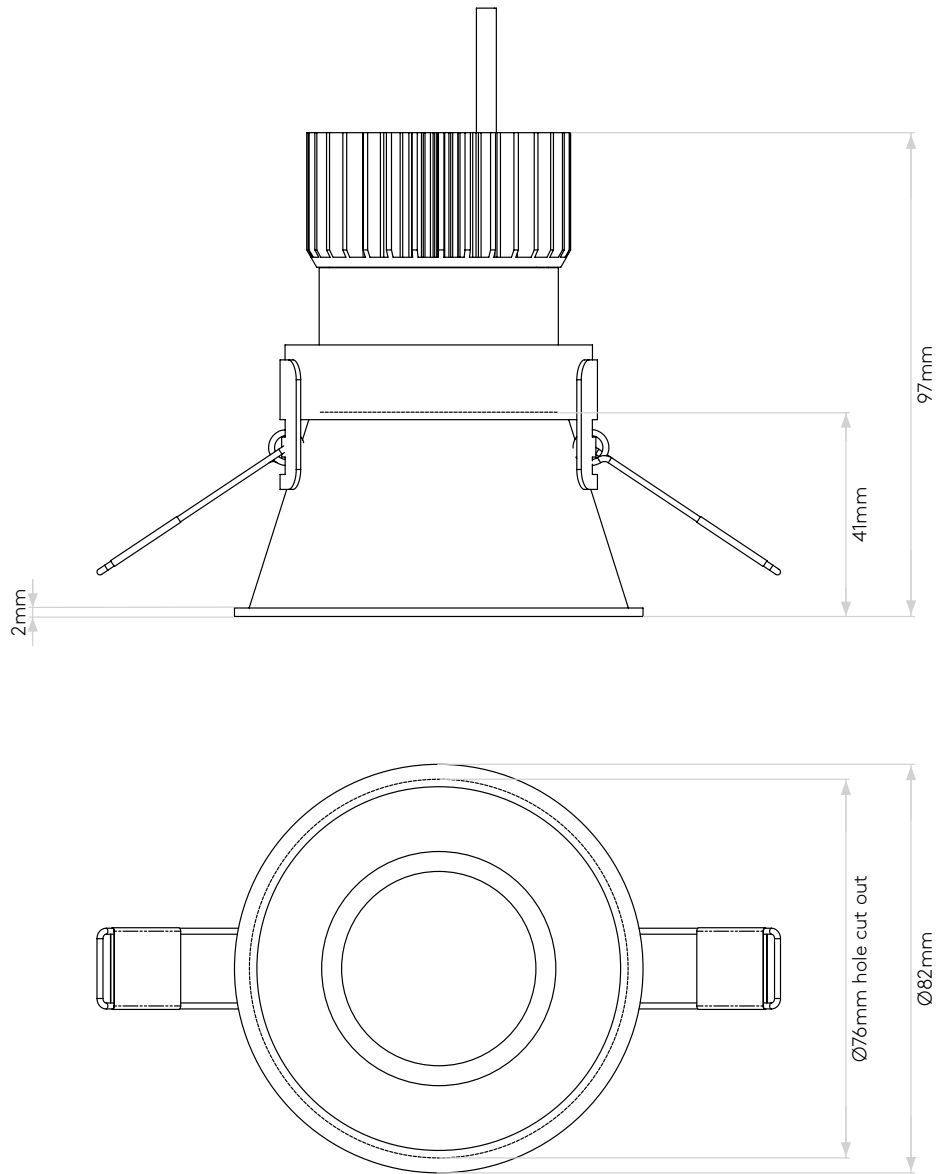

## GENERAL

LOCATION:	Interior
CLASS:	CE (Class III)
IP RATING:	IP20
BATHROOM ZONE:	Zone 3
DRIVER REQUIRED:	Constant Current 700mA
INSTALLATION ORIENTATION:	Ceiling Mount
MAIN MATERIAL:	Metal - Aluminium
DIMENSIONS (mm):	D: 97 Ø: 82
CUT OUT HOLE (mm):	Ø: 76
RECESS DEPTH (mm):	150
FIRE RATING:	-
CABLE LENGTH (mm):	-
GROSS WEIGHT (kg):	0.26

## LAMP

LIGHT SOURCE:	COB LED
WATTAGE:	6.8W
LAMP INCLUDED:	Yes (Integral)
MAXIMUM LAMP LENGTH (mm):	-
LUMINOUS FLUX (lm):	434
COLOUR TEMP (K):	2700
CRI (Ra):	80
MACADAM ELLIPSE:	3-Step
TILT ADJUSTABLE ANGLE (°):	-
ROTATION ADJUSTABLE ANGLE (°):	-
LIFETIME (hrs):	36300
BEAM ANGLE (°):	38

# PRODUCT ELEVATIONS

Please note that some dimensions may vary slightly due to manufacturing tolerances, this includes cable entry and fixing holes

Veuillez noter que certaines dimensions peuvent varier légèrement en raison des tolérances de fabrication, y compris l'entrée de câble et les trous de fixation.