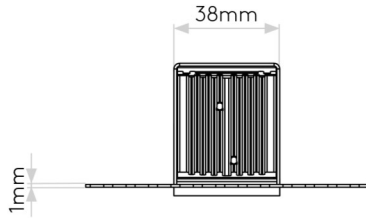

PRODUCT ELEVATIONS

Please note that some dimensions may vary slightly due to manufacturing tolerances, this includes cable entry and fixing holes

Veuillez noter que certaines dimensions peuvent varier légèrement en raison des tolérances de fabrication, y compris l'entrée de câble et les trous de fixation.

Bitte beachten Sie, dass die Maße Fertigungstoleranzen unterliegen und daher in geringem Umfang von der angegebenen Größe abweichen können. Dies gilt auch für Kabeleingänge und Befestigungslöcher.

Si prega notare che possono esserci piccole variazioni in alcune dimensioni dovute alle tolleranze di produzione, queste includono l'ingresso del cavo e i fori di fissaggio.