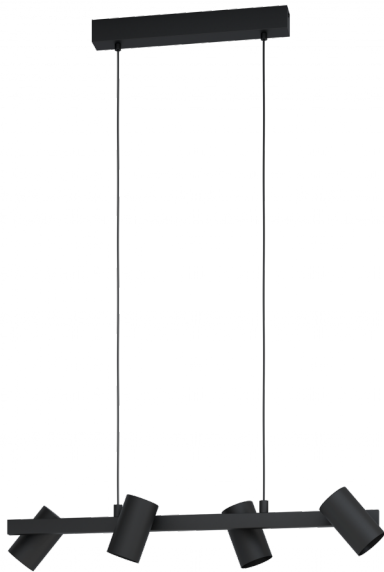

99463 GATUELA 1

General Information

Material number	99463
Type	pendant light
Product segment	Indoor
Theme	sonstige / nicht zuordenbar

Dimensions

Article Height (in mm)	1100
Article Width (in mm)	190
Article Length (in mm)	760
Net Weight (in kg)	2.02 Kilogram

Material & Colour

Enclosure Material	steel
Enclosure Colour	black
Cable Colour	black

Functionality

Switch Type	without switch
Battery	No

99463 GATUELA 1

Technical Information

Protection Degree	IP20
Protection Class	1
Mains Voltage	220-240V,50/60Hz
Operation Voltage	220-240V,50/60Hz
max. Wattage (1)	4X25W

Illuminant 1

Illuminant Type (1)	E14
Illuminant incl. (1)	Exclusive
Socket Type (1)	E14

E14

4X25
W