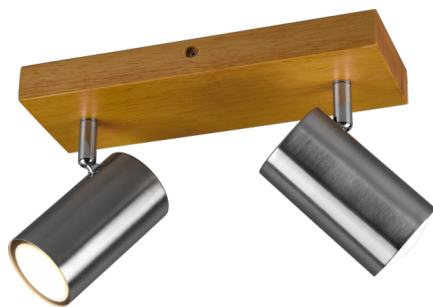

Spot

MARLEY – 812400207

excl. 2x GU10 · max. 35W

- **Ceiling mounting**
- **IP20**
- **Lamp(s) not included**

Material construction

Metal · Nickel mat

Product dimensions

Width: 26cm
Height: 16cm
Depth: 9cm
Weight: 0,695kg

EAN Code: 4017807487978
Customs number: 94051990900

Packaging dimensions & weight

Quantities: 1
Width: 27,5cm
Height: 13,5cm
Depth: 10cm
Weight: 0,840kg