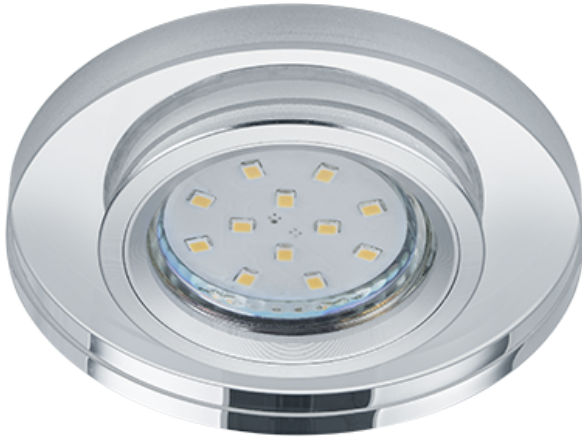

Recessed lighting

PIRIN – 652100152

excl. 1x GU10 · max. 10W

- **Ceiling mounting**
- **IP20**
- **Lamp(s) not included**

Material construction

Metal · Chrome
Kristallglas · Transparent clear

Product dimensions

Height: 7cm
Diameter: 9cm
mounting depth: 10cm
ceiling cut-out: 6,5cm
Weight: 0,195kg

Technical data

Light source: excl. 1x GU10 · max. 10W

operating voltage: 230V ~ 50Hz
Protection grade: 2
IP classification: IP20