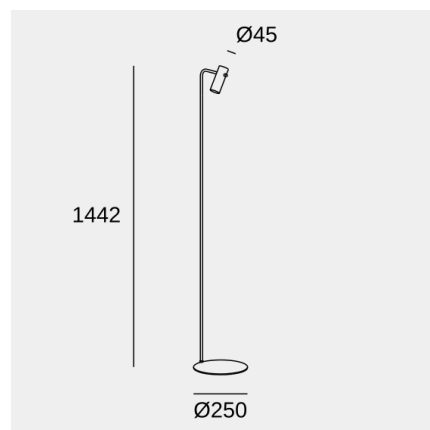

Nude Single Curved

Nahtrang Design

Floor lamp Nude Single Curved E27 15 Black

Technical features

Luminaire total power: 15W

Structure material: Aluminium

Structure finish: Black

Recommended light bulb: E27

Voltage / frequency: 100-240V/50-60Hz

Warranty: 5 años

Easily recyclable luminaire

Luminotechnic features

Lampholder	Quantity	Light source power (W)
E27	1	Max. power 15W

Image may not match reference. LedsC4 reserves the right to amend any of the product's components. The data related to flux, power and colour temperature may be subject to changes made by the manufacturer.