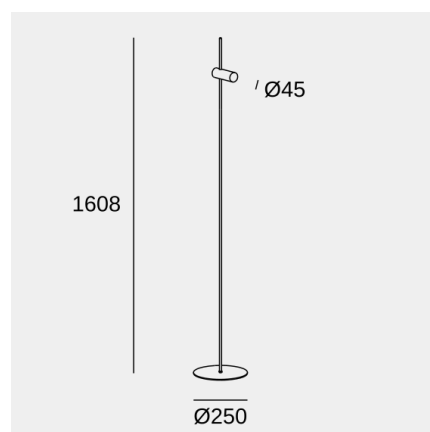

Nude Single

Nahtrang Design

Floor lamp Nude Single E27 15 Black

Technical features

Luminaire total power: 15W

Structure material: Aluminium

Structure finish: Black

Recommended light bulb: E27

Voltage / frequency: 100-240V/50-60Hz

Warranty: 5 años

Easily recyclable luminaire

Luminotechnic features

Lampholder	Quantity	Light source power (W)
E27	1	Max. power 15W

Image may not match reference. LedsC4 reserves the right to amend any of the product's components. The data related to flux, power and colour temperature may be subject to changes made by the manufacturer.

Nude Single

Nahtrang Design

Floor lamp Nude Single E27 15 Black

Logistics

x 1

Net weight (kg): 2.93

Packaged weight (kg): 4.23

Packaging: 1630mm x 280mm x
80mm