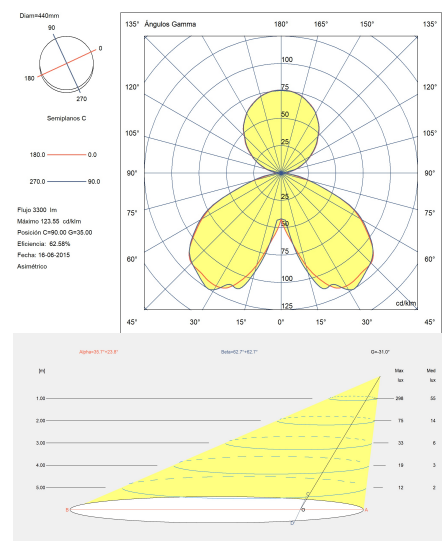

Premium

Jordi Llopis

Floor lamp Premium E27 45 2065lm

Technical features

Luminaire total power: 45W

Lens / reflector angle: FLOOD 92°

Structure material: Steel

Diffuser material: Textile, Methacrylate

Diffuser finish: Matt, White

Max. size of light bulb: 176/60 mm

Recommended light bulb: E27

Voltage / frequency: 100-240V/50-60Hz

Warranty: 5 años

Luminotechnic features

Lampholder	Quantity	Light source power (W)
E27	3	Max. power 15W