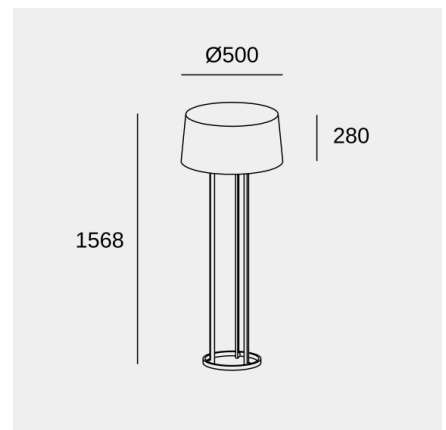

Premium

Jordi Llopis

Floor lamp Premium E27 45 2065lm

Technical features

Luminaire total power: 45W

Lens / reflector angle: FLOOD 92°

Structure material: Steel

Diffuser material: Textile, Methacrylate

Diffuser finish: Matt, White

Max. size of light bulb: 176/60 mm

Recommended light bulb: E27

Voltage / frequency: 100-240V/50-60Hz

Warranty: 5 años

Luminotechnic features

Lampholder	Quantity	Light source power (W)
E27	3	Max. power 15W

Premium

Jordi Llopis

Floor lamp Premium E27 45 2065lm

Logistics

x 1

Net weight (kg): 5.845

Packaged weight (kg): 13.11

Packaging: 470mm x 470mm x
1540mm