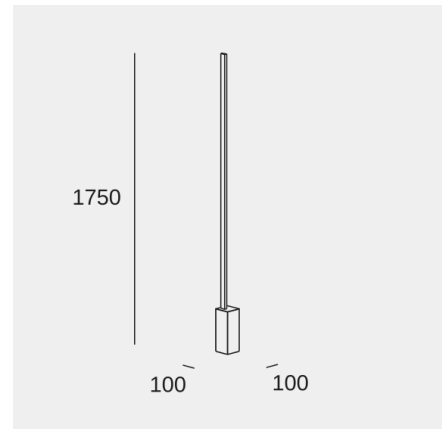

Circ

Josep Patsi

Floor lamp Circ LED 29.5 LED warm-white 3000K TOUCH DIMMING White 2248lm

Technical features

- Luminaire total power: 29.5W
- Real lumens: 2248
- Real lm/W: 76
- Correlated Colour Temperature (CCT): LED warm-white 3000K
- Lens / reflector angle: FLOOD 89°
- Structure material: Aluminium
- Structure finish: White
- Diffuser material: Methacrylate
- Diffuser finish: Tinted
- Driver Brand: MEANWELL
- Voltage / frequency: 100-240V/50-60Hz
- Dimming protocol: TOUCH DIMMING
- Useful life: 50,000h L80B20
- Warranty: 5 años

Luminotechnic features

- CRI: 80
- MacAdam steps: 5
- Photobiological risk: RGO
- UGR crosswise: 25.1
- UGR lengthwise: 24.4

Lampholder	Quantity	Light source power (W)
LED	1	27W

Image may not match reference. LedsC4 reserves the right to amend any of the product's components. The data related to flux, power and colour temperature may be subject to changes made by the manufacturer.

Circ

Josep Patsi

Floor lamp Circ LED 29.5 LED warm-white 3000K TOUCH DIMMING White 2248lm

Logistics

x 1

Net weight (kg): 5.45

Packaged weight (kg): 6.64

Packaging: 150mm x 160mm x
1845mm