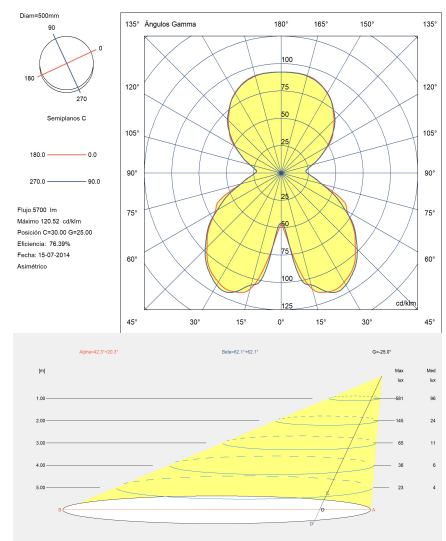

Hall

Nahtrang Design

Floor lamp Hall E27 45 4354lm

Technical features

Luminaire total power: 45W

Lens / reflector angle: FLOOD 93°

Structure material: Steel

Diffuser material: Textile, Methacrylate

Diffuser finish: Black, Tinted

Max. size of light bulb: 176/60 mm

Recommended light bulb: E27

Voltage / frequency: 100-240V/50-60Hz

Warranty: 5 años

Luminotechnic features

Lampholder	Quantity	Light source power (W)
E27	3	Max. power 15W