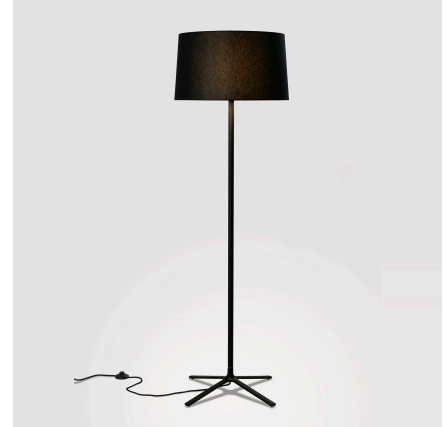

Hall

Nahtrang Design

Floor lamp Hall E27 45 4354lm

Technical features

Luminaire total power: 45W

Lens / reflector angle: FLOOD 93°

Structure material: Steel

Diffuser material: Textile, Methacrylate

Diffuser finish: Black, Tinted

Max. size of light bulb: 176/60 mm

Recommended light bulb: E27

Voltage / frequency: 100-240V/50-60Hz

Warranty: 5 años

Luminotechnic features

Lampholder	Quantity	Light source power (W)
E27	3	Max. power 15W