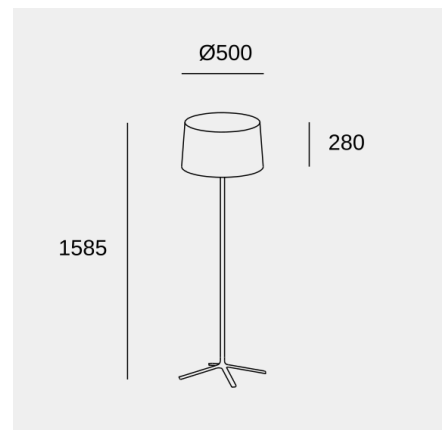

Hall

Nahtrang Design

Floor lamp Hall E27 45 4354lm

Technical features

Luminaire total power: 45W

Lens / reflector angle: FLOOD 93°

Structure material: Steel

Diffuser material: Textile, Methacrylate

Diffuser finish: Black, Tinted

Max. size of light bulb: 176/60 mm

Recommended light bulb: E27

Voltage / frequency: 100-240V/50-60Hz

Warranty: 5 años

Luminotechnic features

Lampholder	Quantity	Light source power (W)
E27	3	Max. power 15W

Hall

Nahtrang Design

Floor lamp Hall E27 45 4354lm

Logistics

x 1

Net weight (kg): 5.615

Packaged weight (kg): 9.035

Packaging: 230mm x 230mm x
1405mm