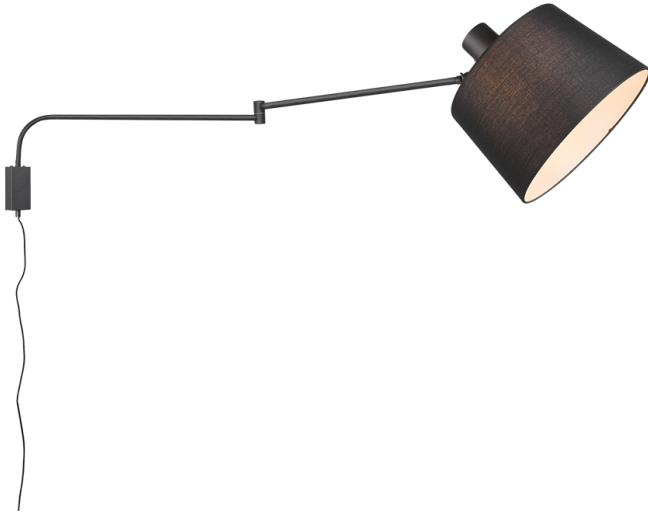

Wall lamp

BALDO – 200600132

excl. 1x E27 · max. 40W

- **Cable switch**
- **Wallmounting**
- **IP20**
- **Lamp(s) not included**
- **Tiltable**

Material construction

Metal · Black mat
Fabric · Black

Product dimensions

Width: 28cm
Height: 28cm
Weight: 1,39kg

Technical data

Light source: excl. 1x E27 · max. 40W

operating voltage: 230V ~ 50Hz

Protection grade: 2

IP classification: IP20

Support & Download Links

[Manual](#)

[Drawing](#)

[Safety notes](#)

Dealer information

EAN Code: 4017807462821

Customs number: 94051990900

Packaging dimensions & weight

Quantities: 1

Width: 33,5cm

Height: 20cm

Depth: 72cm

Weight: 2,370kg