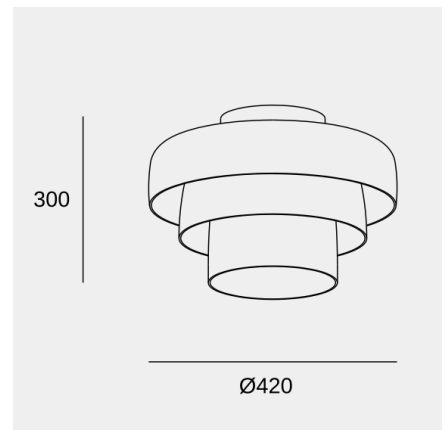

Levels Ceiling 3 Bodies Ø420mm + Ø320mm + Ø220mm

Nahtrang Design

Ceiling fixture Levels Ceiling 3 Bodies Ø420mm + Ø320mm + Ø220mm LED 28 SW 2700-3000-4000K PHASE CUT Black 1850lm

Technical features

Luminaire total power: 28W
 Real lumens: 1850 (3000K)
 Real lm/W: 66
 Correlated Colour Temperature (CCT): SW 2700-3000-4000K
 Lens / reflector angle: HORIZONTAL 101°
 Structure material: Steel
 Structure finish: Black
 Diffuser material: Glass
 Diffuser finish: Green
 Driver Brand: HEP
 Voltage / frequency: 220-240V/50-60Hz
 Dimming protocol: PHASE CUT
 Power Factor: NULL
 Useful life: 50,000h L80B20
 Warranty: 5 años
 Easily recyclable luminaire

Luminotechnic features

CRI: 90
 MacAdam steps: 3
 Photobiological risk: RG1

Lampholder	Quantity	Light source power (W)
LED	1	24.4W

Image may not match reference. LedsC4 reserves the right to amend any of the product's components. The data related to flux, power and colour temperature may be subject to changes made by the manufacturer.

Levels Ceiling 3 Bodies Ø420mm + Ø320mm + Ø220mm

Nahtrang Design

Ceiling fixture Levels Ceiling 3 Bodies Ø420mm + Ø320mm + Ø220mm LED 28 SW 2700-3000-4000K PHASE CUT Black 1850lm

Logistics

x 1

Net weight (kg): 5.54

Packaged weight (kg): 7.63

Packaging: 1020mm x 610mm x 420mm

Image may not match reference. LedsC4 reserves the right to amend any of the product's components. The data related to flux, power and colour temperature may be subject to changes made by the manufacturer.