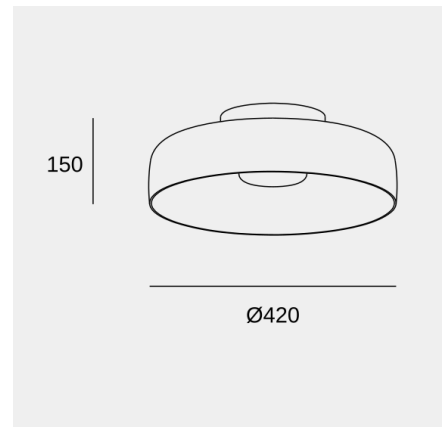

Levels Ceiling 1 Body Ø420mm

Nahtrang Design

Ceiling fixture Levels Ceiling 1 Body Ø420mm LED 28 SW 2700-3000-4000K PHASE CUT Black 1850lm

Technical features

Luminaire total power: 28W
 Real lumens: 1850 (3000K)
 Real lm/W: 66
 Correlated Colour Temperature (CCT): SW 2700-3000-4000K
 Lens / reflector angle: HORIZONTAL 101°
 Structure material: Steel
 Structure finish: Black
 Diffuser material: Glass
 Diffuser finish: Green
 Driver Brand: HEP
 Voltage / frequency: 220-240V/50-60Hz
 Dimming protocol: PHASE CUT
 Power Factor: NULL
 Useful life: 50,000h L80B20
 Warranty: 5 años
 Easily recyclable luminaire

Luminotechnic features

CRI: 90
 MacAdam steps: 3
 Photobiological risk: RG1

Lampholder	Quantity	Light source power (W)
LED	1	24.4W

Image may not match reference. LedsC4 reserves the right to amend any of the product's components. The data related to flux, power and colour temperature may be subject to changes made by the manufacturer.

Levels Ceiling 1 Body Ø420mm

Nahtrang Design

Ceiling fixture Levels Ceiling 1 Body Ø420mm LED 28 SW 2700-3000-4000K PHASE CUT Black 1850lm

Logistics

x 1

Net weight (kg): 3.21

Packaged weight (kg): 4.46

Packaging: 520mm x 530mm x
290mm