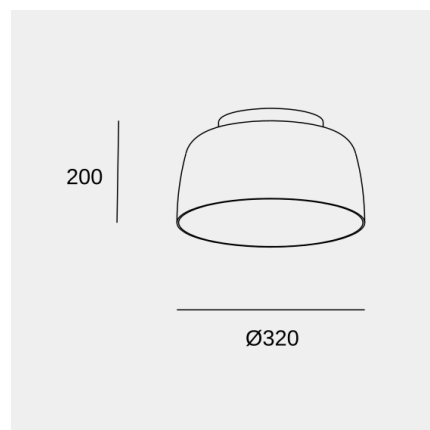

## Technical features

Luminaire total power: 28W

Real lumens: 1850 (3000K)

Real lm/W: 66

Correlated Colour Temperature (CCT): SW 2700-3000-4000K

Lens / reflector angle: HORIZONTAL 101°

Structure material: Steel

## Luminotechnic features

CRI: 90

MacAdam steps: 3

Photobiological risk: RG1

Lampholder	Quantity	Light source power (W)
LED	1	24.4W

Image may not match reference. LedsC4 reserves the right to amend any of the product's components. The data related to flux, power and colour temperature may be subject to changes made by the manufacturer.

## Levels 1 Body Ø320mm

Nahtrang Design

Ceiling fixture Levels 1 Body Ø320mm LED 28 SW 2700-3000-4000K PHASE CUT Black 1850lm