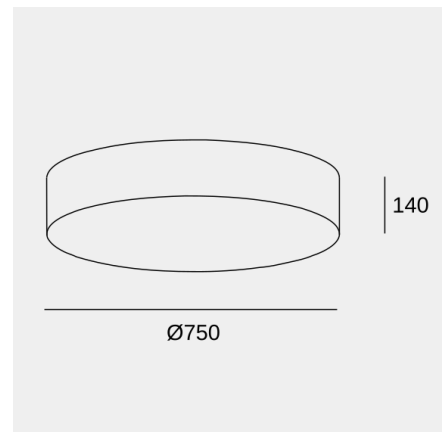

Bol ø700mm

Ceiling fixture Bol ø700mm LED 33 LED warm-white 3000K ON-OFF Sand 1646lm

Technical features

- Luminaire total power: 33W
- Real lumens: 1646
- Real lm/W: 50
- Correlated Colour Temperature (CCT): LED warm-white 3000K
- Lens / reflector angle: HORIZONTAL 111°
- Structure material: Steel
- Structure finish: Sand
- Diffuser material: Textile, Acrylic
- Diffuser finish: Sandblasted, White
- Voltage / frequency: 100-240V/50-60Hz
- Dimming protocol: ON-OFF
- Power Factor: 0.90
- Useful life: 50,000h L80B20
- Warranty: 5 años

Luminotechnic features

- CRI: 80
- MacAdam steps: 3
- Photobiological risk: RGO

UGR		Lampholder	Quantity	Light source power (W)
S=0.250				
Ceiling / cavity	0.7	LED	1	29W
Walls	0.5			
Working Plane	0.2			
Room dimensions	X=4H, Y=8H			
UGR crosswise	25.8			
UGR lengthwise	25.2			

Bol ø700mm

Ceiling fixture Bol ø700mm LED 33 LED warm-white 3000K ON-OFF Sand 1646lm

Logistics

x1

Net weight (kg): 4.65

Packaged weight (kg): 6.56

Packaging: 760mm x 760mm x
215mm

Light application

Bol ø700mm

Ceiling fixture Bol ø700mm LED 33 LED warm-white 3000K ON-OFF Sand 1646lm

Optional accessories

71-4695-81-81

Suspension kit

Structure material: Steel
Dimensions: 200 x NA x 1300
Net weight (kg): 0.56