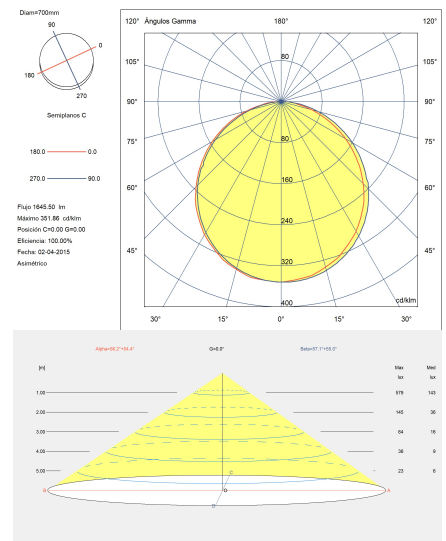

Bol ø700mm

Ceiling fixture Bol ø700mm LED 33 LED warm-white 3000K ON-OFF Sand 1646lm

Technical features

- Luminaire total power: 33W
- Real lumens: 1646
- Real lm/W: 50
- Correlated Colour Temperature (CCT): LED warm-white 3000K
- Lens / reflector angle: HORIZONTAL 111°
- Structure material: Steel
- Structure finish: Sand
- Diffuser material: Textile, Acrylic
- Diffuser finish: Sandblasted, White
- Voltage / frequency: 100-240V/50-60Hz
- Dimming protocol: ON-OFF
- Power Factor: 0.90
- Useful life: 50,000h L80B20
- Warranty: 5 años

Luminotechnic features

- CRI: 80
- MacAdam steps: 3
- Photobiological risk: RGO

UGR		Lampholder	Quantity	Light source power (W)
S=0.250				
Ceiling / cavity	0.7	LED	1	29W
Walls	0.5			
Working Plane	0.2			
Room dimensions	X=4H, Y=8H			
UGR crosswise	25.8			
UGR lengthwise	25.2			