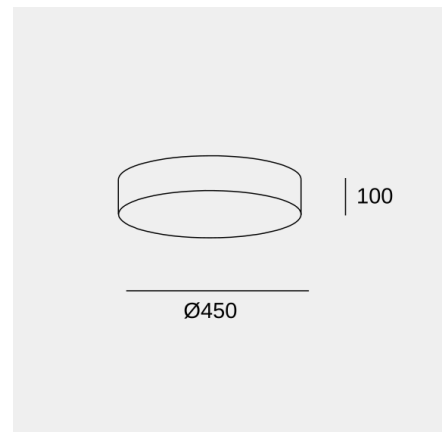

Bol Ø450mm

Ceiling fixture Bol ø450mm LED 23 LED warm-white 3000K ON-OFF Sand 1064lm

Technical features

- Luminaire total power: 23W
- Real lumens: 1064
- Real lm/W: 46
- Correlated Colour Temperature (CCT): LED warm-white 3000K
- Lens / reflector angle: HORIZONTAL 113°
- Structure material: Steel
- Structure finish: Sand
- Diffuser material: Textile, Acrylic
- Diffuser finish: Sandblasted, White
- Voltage / frequency: 100-240V/50-60Hz
- Dimming protocol: ON-OFF
- Power Factor: 0.90
- Useful life: 50,000h L80B20
- Warranty: 5 años

Luminotechnic features

- CRI: 80
- MacAdam steps: 3
- Photobiological risk: RGO

UGR		Lampholder	Quantity	Light source power (W)
S=0.250				
Ceiling / cavity	0.7	LED	1	19W
Walls	0.5			
Working Plane	0.2			
Room dimensions	X=4H, Y=8H			
UGR crosswise	25.2			
UGR lengthwise	24.2			

Bol Ø450mm

Ceiling fixture Bol ø450mm LED 23 LED warm-white 3000K ON-OFF Sand 1064lm

Logistics

x 4

Net weight (kg): 2.17

Packaged weight (kg): 3.23

Packaging: 500mm x 510mm x 170mm

Image may not match reference. LedsC4 reserves the right to amend any of the product's components. The data related to flux, power and colour temperature may be subject to changes made by the manufacturer.

Bol Ø450mm

Ceiling fixture Bol ø450mm LED 23 LED warm-white 3000K ON-OFF Sand 1064lm

Optional accessories

71-4695-81-81

Suspension kit

Structure material: Steel

Dimensions: 200 x NA x 1300

Net weight (kg): 0.56