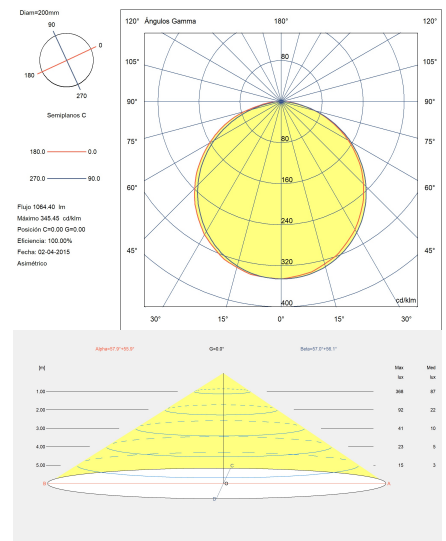

Bol Ø450mm

Ceiling fixture Bol ø450mm LED 23 LED warm-white 3000K ON-OFF Sand 1064lm

Technical features

- Luminaire total power: 23W
- Real lumens: 1064
- Real lm/W: 46
- Correlated Colour Temperature (CCT): LED warm-white 3000K
- Lens / reflector angle: HORIZONTAL 113°
- Structure material: Steel
- Structure finish: Sand
- Diffuser material: Textile, Acrylic
- Diffuser finish: Sandblasted, White
- Voltage / frequency: 100-240V/50-60Hz
- Dimming protocol: ON-OFF
- Power Factor: 0.90
- Useful life: 50,000h L80B20
- Warranty: 5 años

Luminotechnic features

- CRI: 80
- MacAdam steps: 3
- Photobiological risk: RGO

UGR		Lampholder	Quantity	Light source power (W)
S=0.250				
Ceiling / cavity	0.7	LED	1	19W
Walls	0.5			
Working Plane	0.2			
Room dimensions	X=4H, Y=8H			
UGR crosswise	25.2			
UGR lengthwise	24.2			