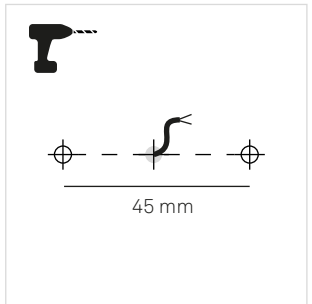

PIPE

CEILING SINGLE

1 OFF

2

3 L
N

4 OFF

5 GU10

6 CLICK!