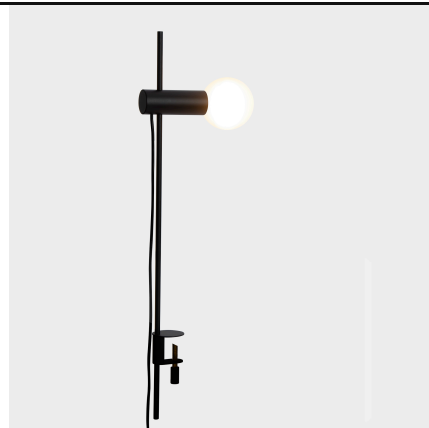

Nude Clip

Nahtrang Design

Table lamp Nude Clip E27 15 Black

Technical features

Luminaire total power: 15W

Structure material: Aluminium

Structure finish: Black

Recommended light bulb: E27

Voltage / frequency: 100-240V/50-60Hz

Warranty: 5 años

Easily recyclable luminaire

Luminotechnic features

Lampholder	Quantity	Light source power (W)
E27	1	Max. power 15W

Image may not match reference. LedsC4 reserves the right to amend any of the product's components. The data related to flux, power and colour temperature may be subject to changes made by the manufacturer.

Nude Clip

Nahtrang Design

Table lamp Nude Clip E27 15 Black

Logistics

x 1

Net weight (kg): 1.04

Packaged weight (kg): 1.49

Packaging: 900mm x 120mm x 165mm