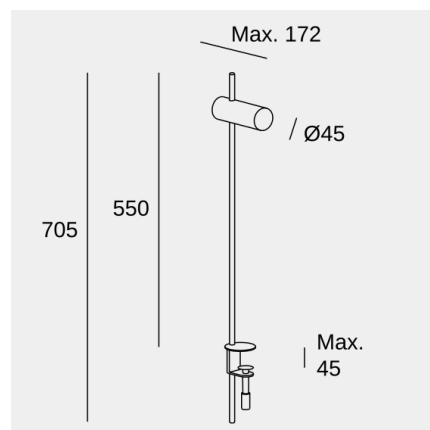

Nude Clip

Nahtrang Design

Table lamp Nude Clip E27 15 Black

Technical features

Luminaire total power: 15W

Structure material: Aluminium

Structure finish: Black

Recommended light bulb: E27

Voltage / frequency: 100-240V/50-60Hz

Warranty: 5 años

Easily recyclable luminaire

Luminotechnic features

Lampholder	Quantity	Light source power (W)
E27	1	Max. power 15W

Image may not match reference. LedsC4 reserves the right to amend any of the product's components. The data related to flux, power and colour temperature may be subject to changes made by the manufacturer.

Nude Clip

Nahtrang Design

Table lamp Nude Clip E27 15 Black

Logistics

x 1

Net weight (kg): 1.04

Packaged weight (kg): 1.49

Packaging: 900mm x 120mm x 165mm